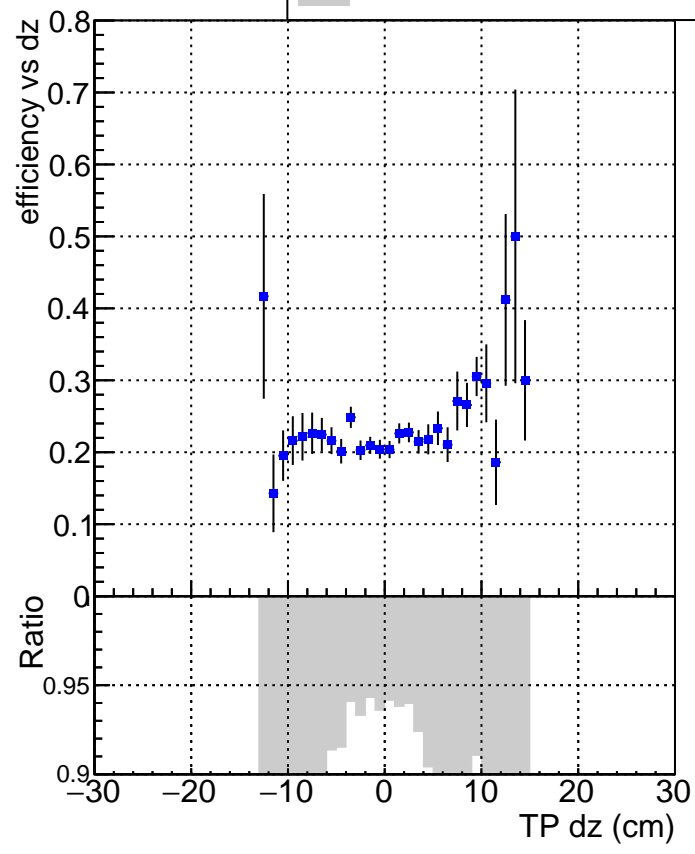

Efficiency vs Dxy

fake+duplicates vs dxy

Efficiency vs Dz

fake+duplicates vs dz

Legend: ■ DQM_V0001_R000000001_Global_CMSSW_X_Y_Z_RECO