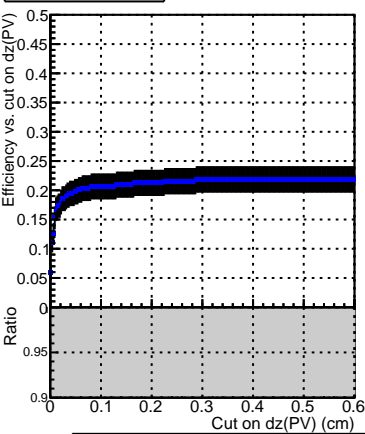

Efficiency vs. dz (PV)

Efficiency (tracking eff factorized out) vs. dz (PV)

Fake rate

DQM_V0001_R000000001_Global_CMSSW_X_Y_Z_RECO