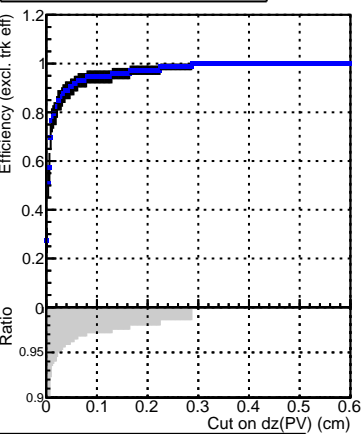

Efficiency vs. dz (PV)

Efficiency (tracking eff factorized out) vs. dz (PV)

Fake rate

DQM_V0001_R000000001_Global_CMSSW_X_Y_Z_RECO