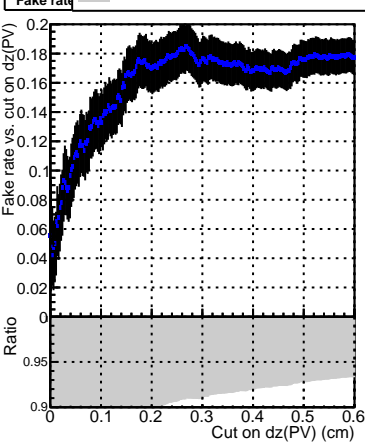

Efficiency vs. dz (PV)

Efficiency (tracking eff factorized out) vs. dz (PV)

Fake rate

DQM_V0001_R000000001_Global_CMSSW_X_Y_Z_RECO