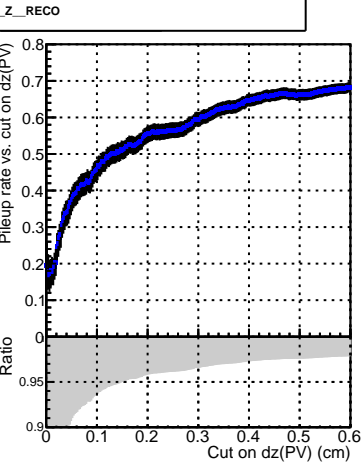

Efficiency vs. dz (PV)

Efficiency (tracking eff factorized out) vs. dz (PV)

Fake rate

DQM_V0001_R000000001_Global_CMSSW_X_Y_Z_RECO