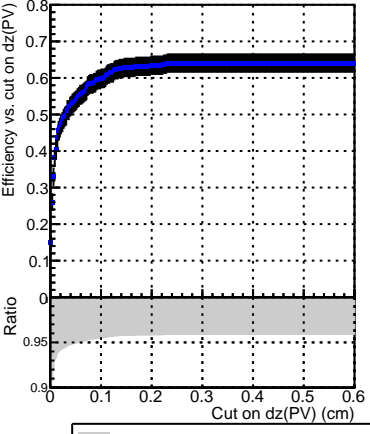

Efficiency vs. dz (PV)

Efficiency (tracking eff factorized out) vs. dz (PV)

Fake rate DQM_V0001_R000000001_Global_CMSSW_X_Y_Z_RECO