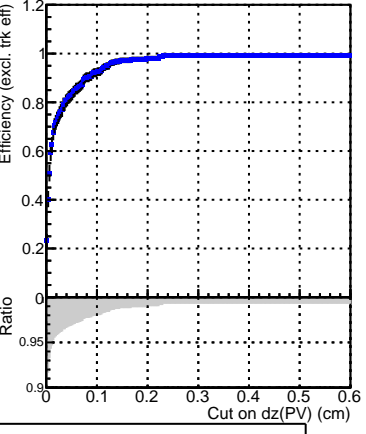

Efficiency vs. dz (PV)

Efficiency (tracking eff factorized out) vs. dz (PV)

Fake rate DQM_V0001_R000000001_Global_CMSSW_X_Y_Z_RECO