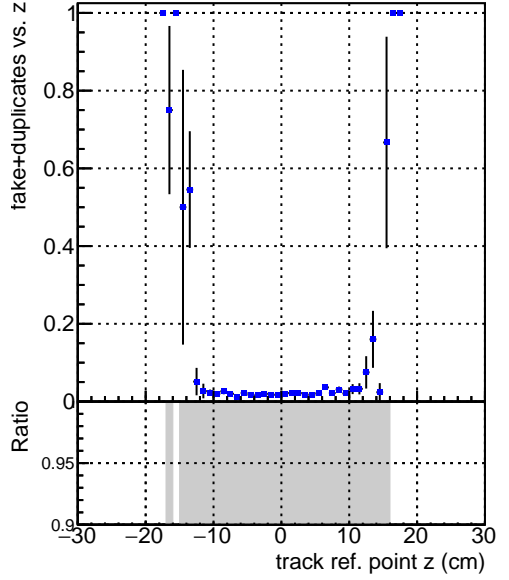

Efficiency vs vertpos**fake+duplicates vs vert r**
Efficiency vs vert z

DQM_V0001_R000000001_Global_CMSSW_X.Y.Z_RECO
**Efficiency vs. sim PV z****fake+duplicates vs Sim. PV z**