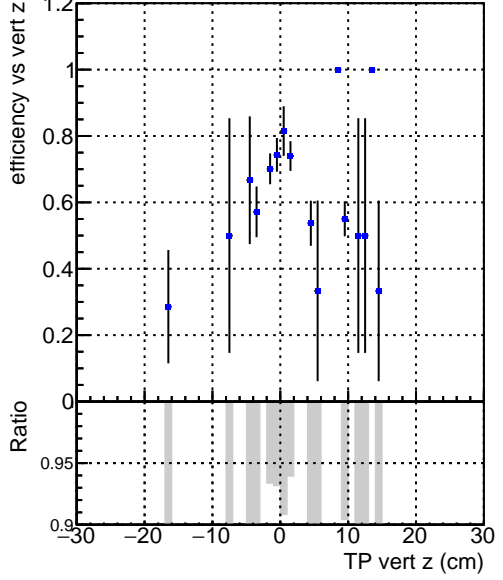

Efficiency vs vertpos**fake+duplicates vs vert r**
Efficiency vs vert z

DQM_V0001_R000000001_Global_CMSSW_X.Y.Z_RECO
**Efficiency vs. sim PV z****fake+duplicates vs Sim. PV z**