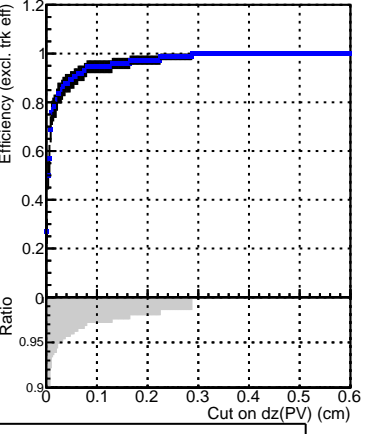

Efficiency vs. dz (PV)

Efficiency (tracking eff factorized out) vs. dz (PV)

Fake rate

Legend: DQM_V0001_R000000001_Global_CMSSW_X_Y_Z_RECO