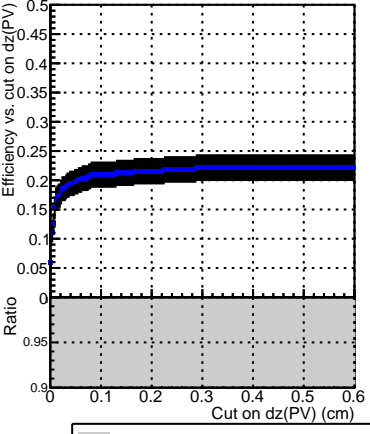

Efficiency vs. dz (PV)

Efficiency (tracking eff factorized out) vs. dz (PV)

Fake rate

Legend: DQM_V0001_R000000001_Global_CMSSW_X_Y_Z_RECO