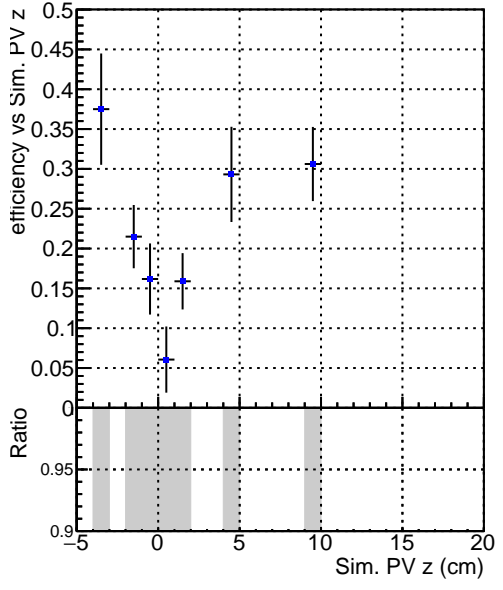

Efficiency vs vertpos**fake+duplicates vs vert r**
Efficiency vs vert z ■ DQM_V0001_R000000001_Global_CMSSW_X.Y.Z_RECO
**Efficiency vs. sim PV z****fake+duplicates rate vs Sim. PV z**