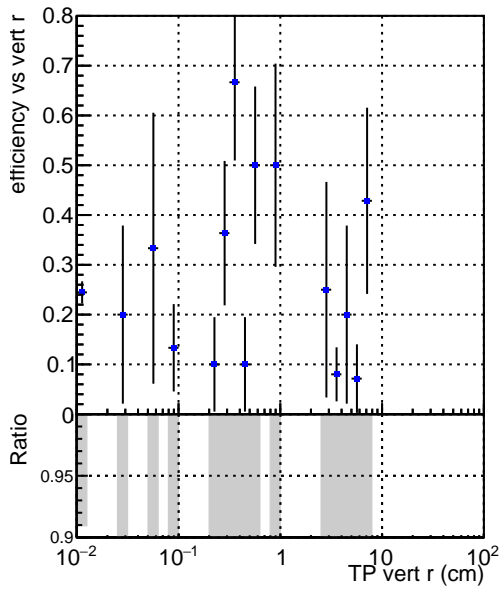

Efficiency vs vertpos**fake+duplicates vs vert r**
Efficiency vs vert z ■ DQM_V0001_R000000001_Global_CMSSW_X.Y.Z_RECO
**Efficiency vs. sim PV z****fake+duplicates rate vs Sim. PV z**