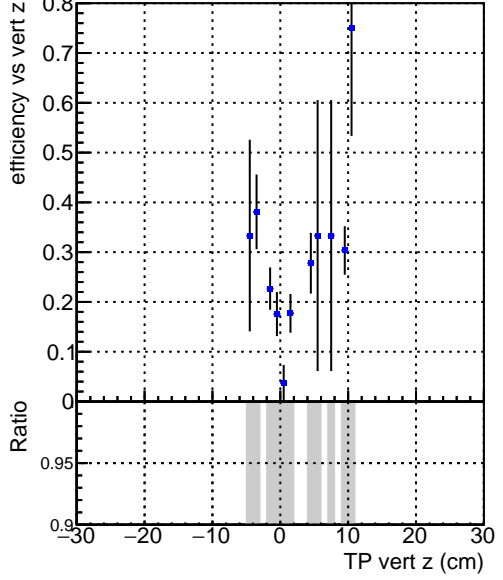

Efficiency vs vertpos**fake+duplicates vs vert r**
Efficiency vs vert z ■ DQM_V0001_R000000001_Global_CMSSW_X.Y.Z_RECO
**Efficiency vs. sim PV z****fake+duplicates rate vs Sim. PV z**