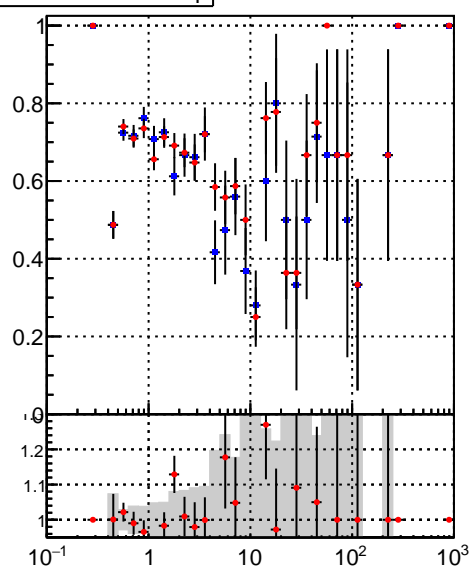

Efficiency vs p_T fake+duplicates vs p_T 

—■— oob
—●— trackingLST-rmlS-mask-8c1d76e

Efficiency vs ϕ fake+duplicates vs ϕ 