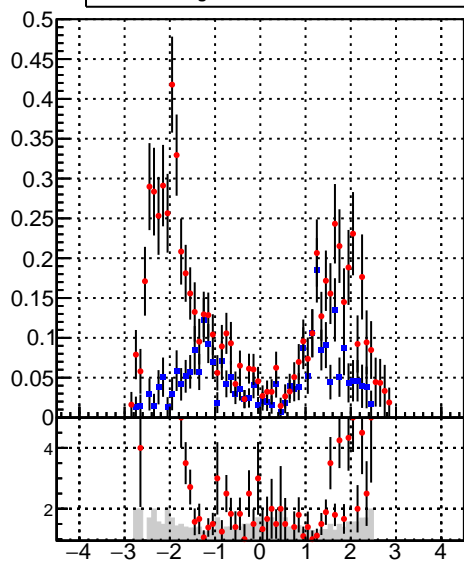

Efficiency vs p_T fake+duplicates vs p_T 

—■— oob
—●— trackingLST-rmlS-mask-8c1d76e

Efficiency vs ϕ fake+duplicates vs ϕ 