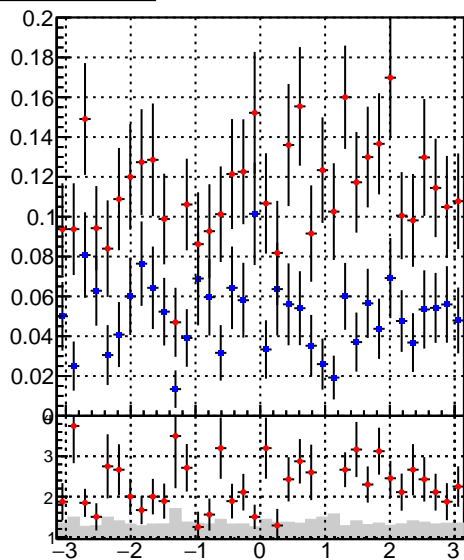

Efficiency vs p_T fake+duplicates vs p_T 

—■— oob
—●— trackingLST-rmlS-mask-8c1d76e

Efficiency vs ϕ fake+duplicates vs ϕ 