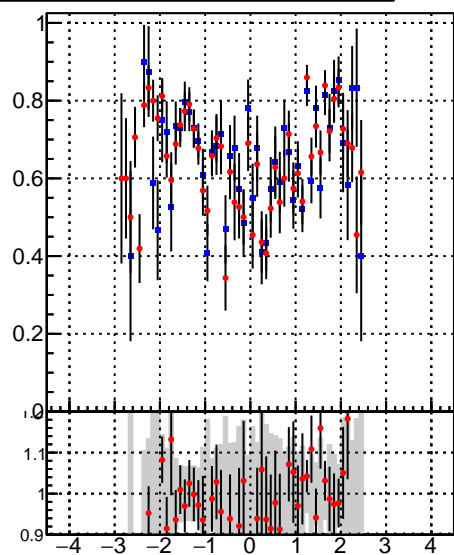

Efficiency vs p_T fake+duplicates vs p_T 

—■— oob
—●— trackingLST-rmlS-mask-8c1d76e

Efficiency vs ϕ fake+duplicates vs ϕ 