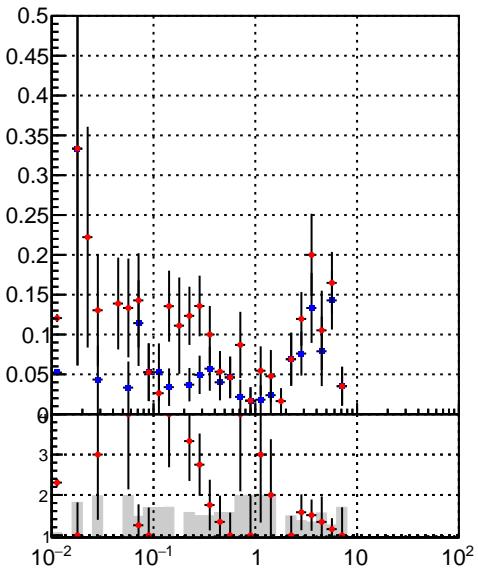

Efficiency vs vertpos**fake+duplicates vs vert r**

Legend: **oob** (blue squares), **trackingLST-rmlS-mask-8c1d76e** (red circles)

Efficiency vs sim PV z**fake+duplicates vs Sim. PV z**