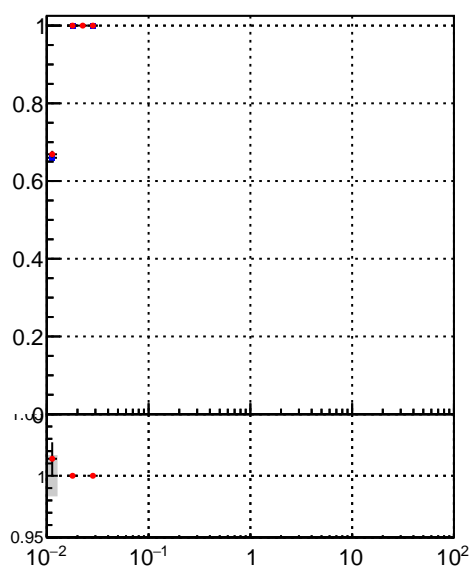

Efficiency vs vertpos**fake+duplicates vs vert r**

Legend: **oob** (blue squares), **trackingLST-rmlS-mask-8c1d76e** (red circles)

Efficiency vs sim PV z**fake+duplicates vs Sim. PV z**