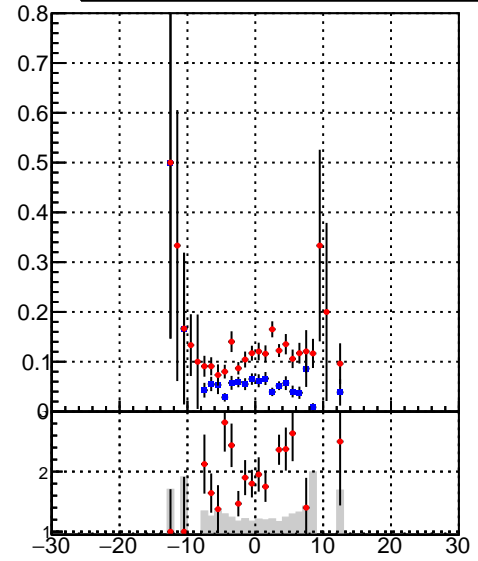

Efficiency vs vertpos**fake+duplicates vs vert r**

Legend: **oob** (blue squares), **trackingLST-rmlS-mask-8c1d76e** (red circles)

Efficiency vs sim PV z**fake+duplicates vs Sim. PV z**