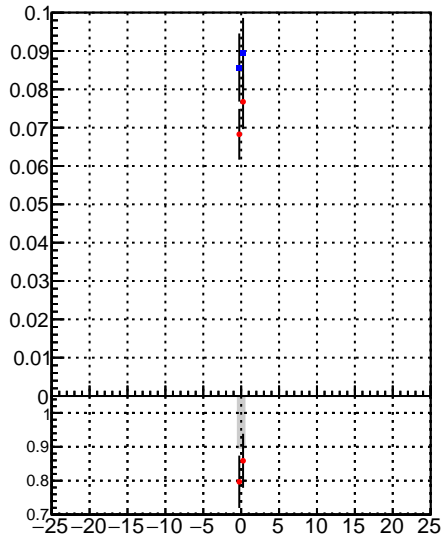

Fake rate vs dxy

Duplicates Rate vs Dxy

Pileup rate vs dxy

Fake rate vs d

Legend for Fake rate vs d:

- oob (blue squares)
- trackingLST-rmIS-mask-8c1d76e (red circles)