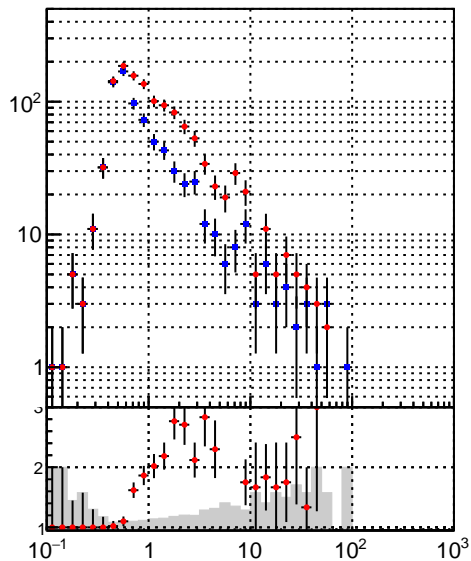

N of simulated tracks vs pT**N of associated tracks (simToReco) vs pT**

■ oob
■ trackingLST-rmlS-mask-8c1d76e

**N of simulated tracks vs phi****N of associated tracks (simToReco) vs phi**