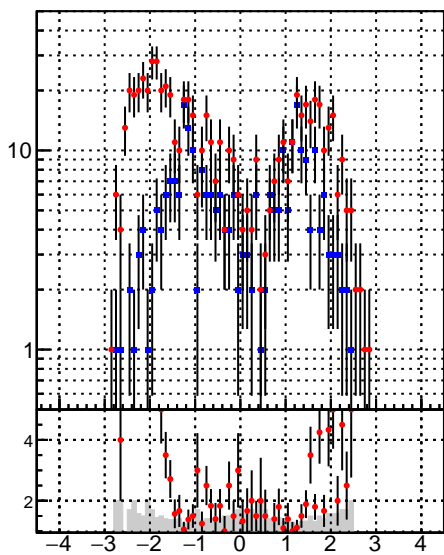

N of simulated tracks vs pT**N of associated tracks (simToReco) vs pT**

■ oob
■ trackingLST-rmlS-mask-8c1d76e

**N of simulated tracks vs phi****N of associated tracks (simToReco) vs phi**