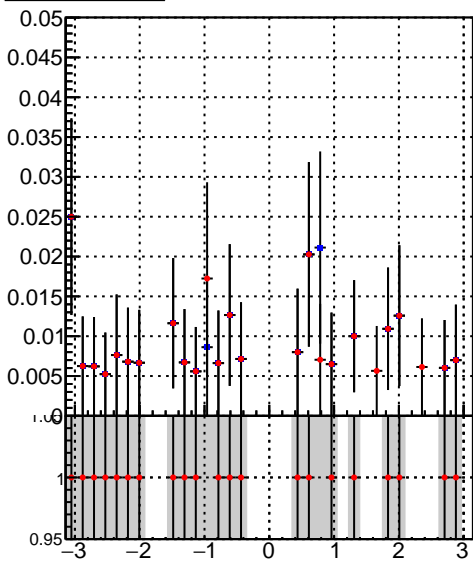

Efficiency vs p_T fake+duplicates vs p_T 

Legend:

- oob (blue square)
- trackingLST-rmlS-mask-8c1d76e (red circle)

Efficiency vs ϕ fake+duplicates vs ϕ 