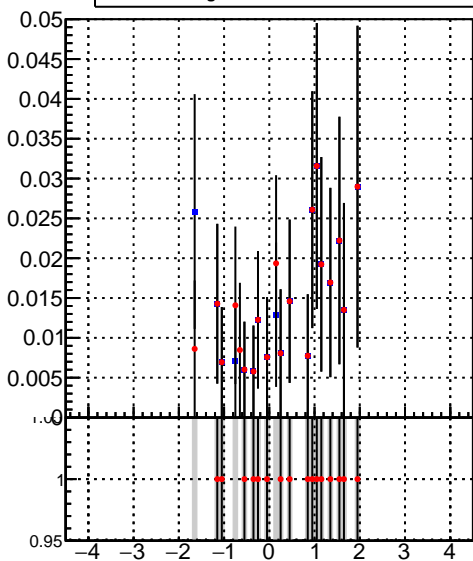

Efficiency vs p_T fake+duplicates vs p_T 

Legend:

- oob (blue square)
- trackingLST-rmlS-mask-8c1d76e (red circle)

Efficiency vs ϕ fake+duplicates vs ϕ 