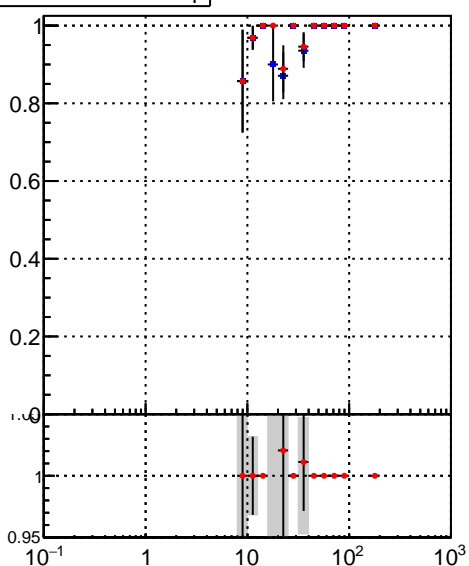

Efficiency vs p_T fake+duplicates vs p_T 

Legend:

- oob (blue square)
- trackingLST-rmlS-mask-8c1d76e (red circle)

Efficiency vs ϕ fake+duplicates vs ϕ 