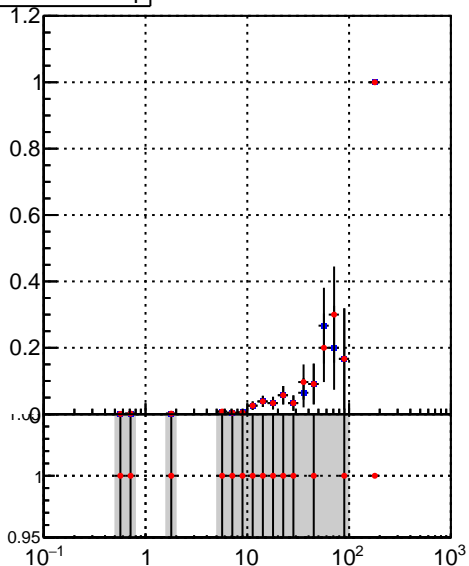

Efficiency vs p_T fake+duplicates vs p_T 

Legend:

- oob (blue square)
- trackingLST-rmlS-mask-8c1d76e (red circle)

Efficiency vs ϕ fake+duplicates vs ϕ 