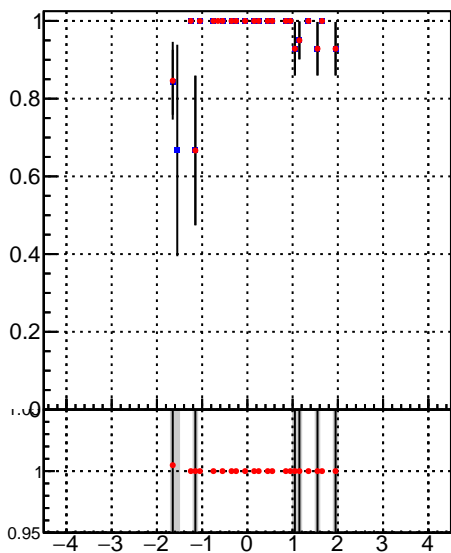

Efficiency vs p_T fake+duplicates vs p_T 

Legend:

- oob (blue square)
- trackingLST-rmlS-mask-8c1d76e (red circle)

Efficiency vs ϕ fake+duplicates vs ϕ 