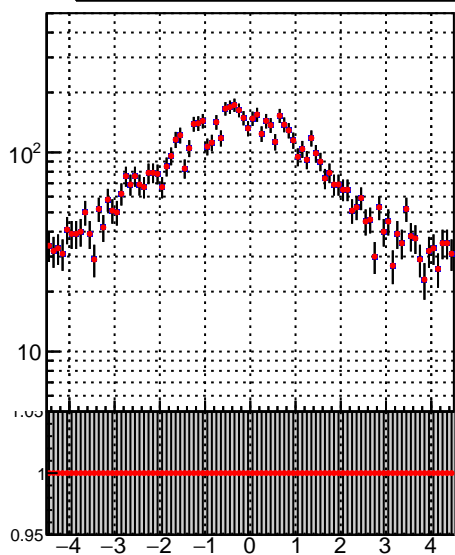

N of simulated tracks vs pT**N of associated tracks (simToReco) vs pT**

■ oob
■ trackingLST-rmlS-mask-8c1d76e

**N of simulated tracks vs phi****N of associated tracks (simToReco) vs phi**