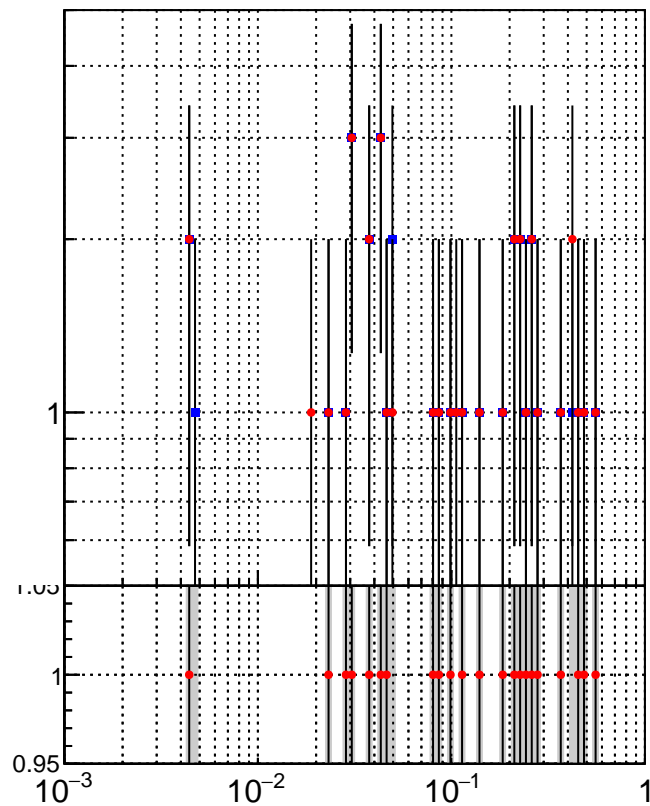

N of simulated tracks vs dR

N of associated tracks (simToReco) vs dR

N of simulated trac

- oob
- trackingLST-rmIS-mask-8c1d76e