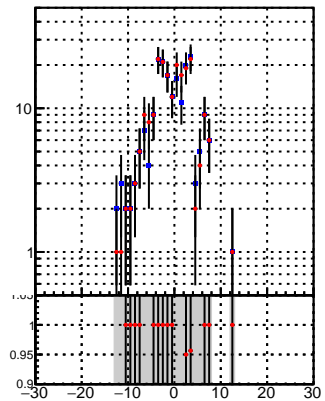

N of reco track vs dxy

N of associated (recoToSim) tracks vs dxy

N of associated (recoToSim) looper tracks vs dxy

N of reco track vs dz

N of associated (recoToSim) tracks vs dz

N of associated (recoToSim) looper tracks vs dz