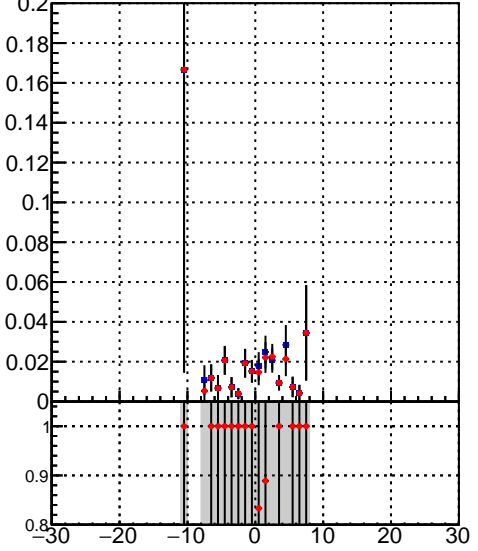

Efficiency vs vertpos**fake+duplicates vs vert r**
Efficiency vs sim PV z

 ■ oob
 ● trackingLST-rmlS-mask-8c1d76e

**Efficiency vs. sim PV z****fake+duplicates vs Sim. PV z**