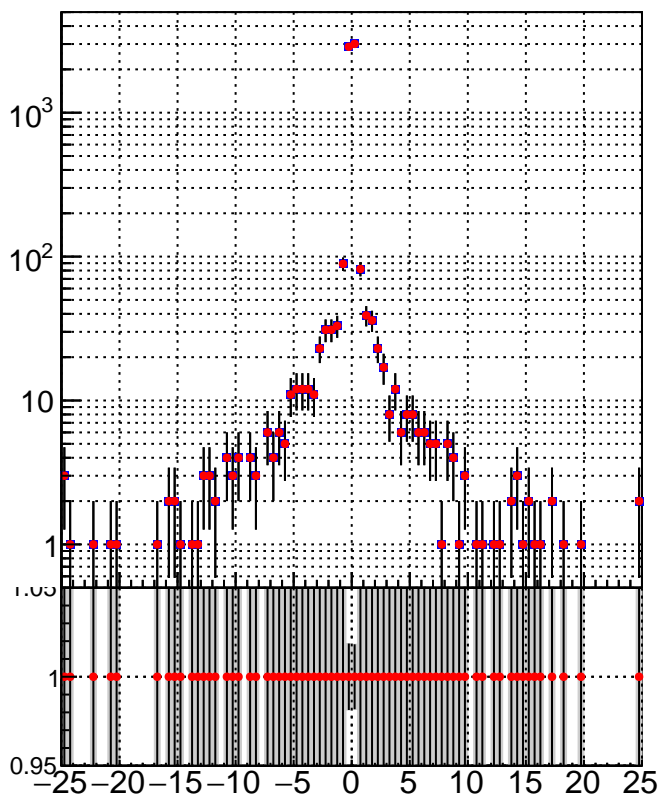

N of simulated tracks vs dxy

N of associated tracks (simToReco) vs dxy

N of simulated track

■ oob
■ trackingLST-rmIS-mask-8c1d76e