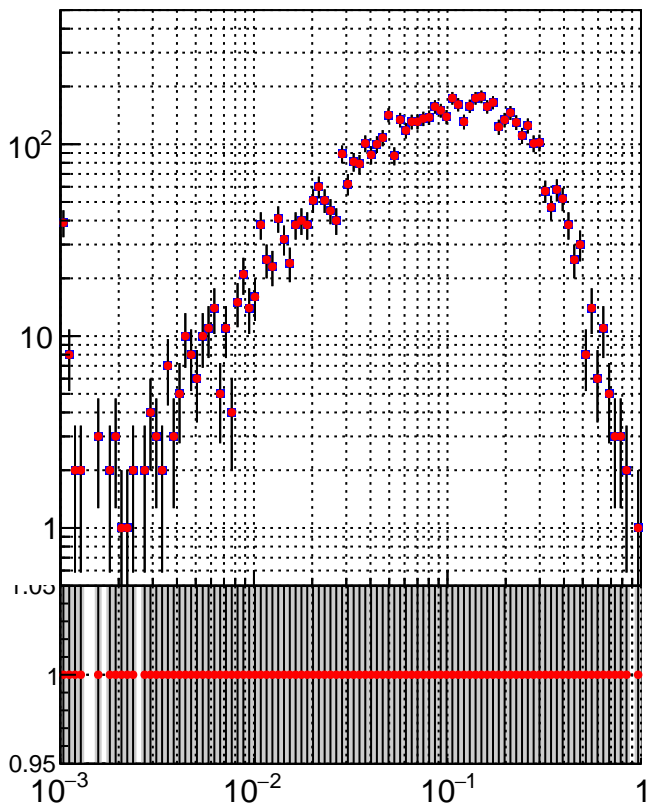

N of simulated tracks vs dR

N of associated tracks (simToReco) vs dR

N of simulated trac

- oob
- trackingLST-rmIS-mask-8c1d76e