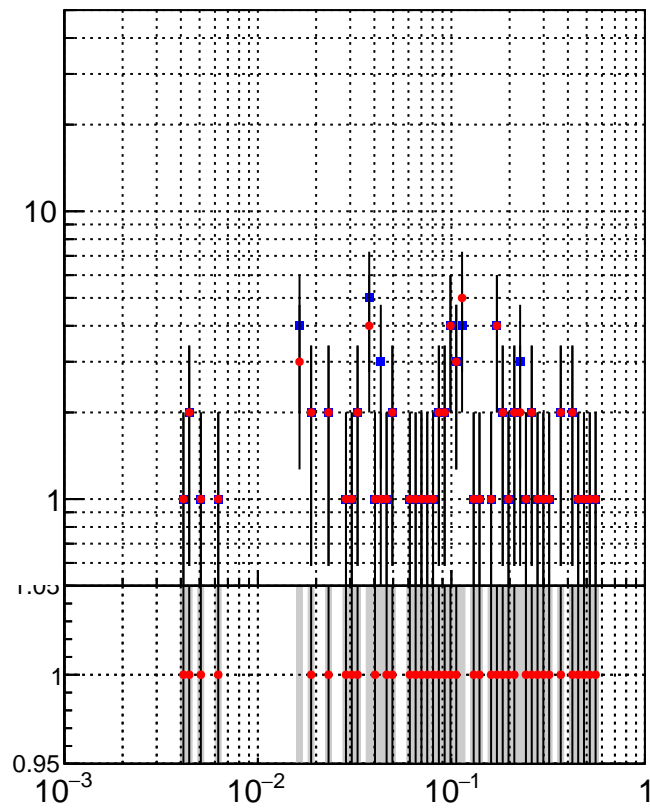

N of simulated tracks vs dR

N of associated tracks (simToReco) vs dR

N of simulated trac

- oob
- trackingLST-rmIS-mask-8c1d76e