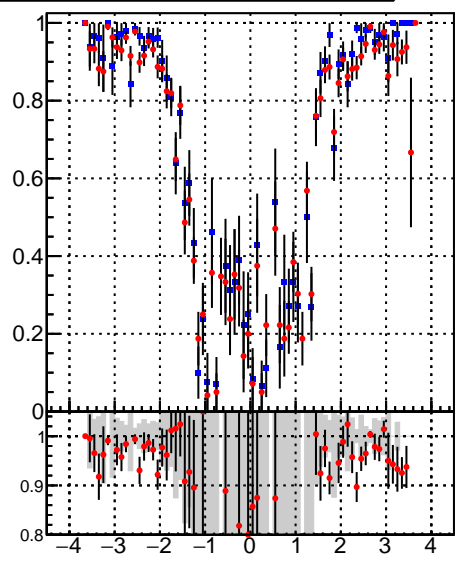

Efficiency vs p_T **fake+duplicates vs p_T** 

■ oob
● trackingLST-rmlS-mask-8c1d76e

**Efficiency vs ϕ** **fake+duplicates vs ϕ** 