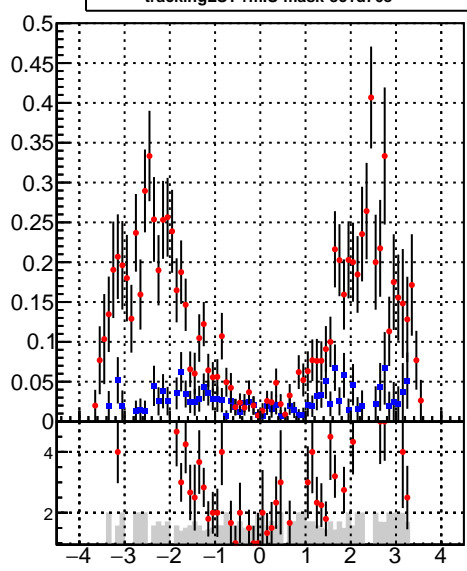

Efficiency vs p_T **fake+duplicates vs p_T** 

■ oob
● trackingLST-rmlS-mask-8c1d76e

**Efficiency vs ϕ** **fake+duplicates vs ϕ** 