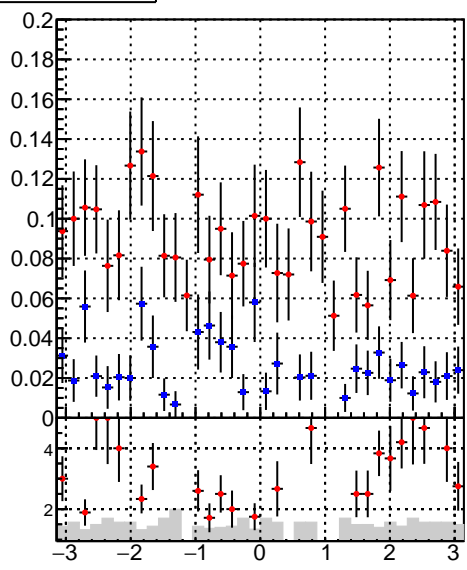

Efficiency vs p_T **fake+duplicates vs p_T** 

■ oob
● trackingLST-rmlS-mask-8c1d76e

**Efficiency vs ϕ** **fake+duplicates vs ϕ** 