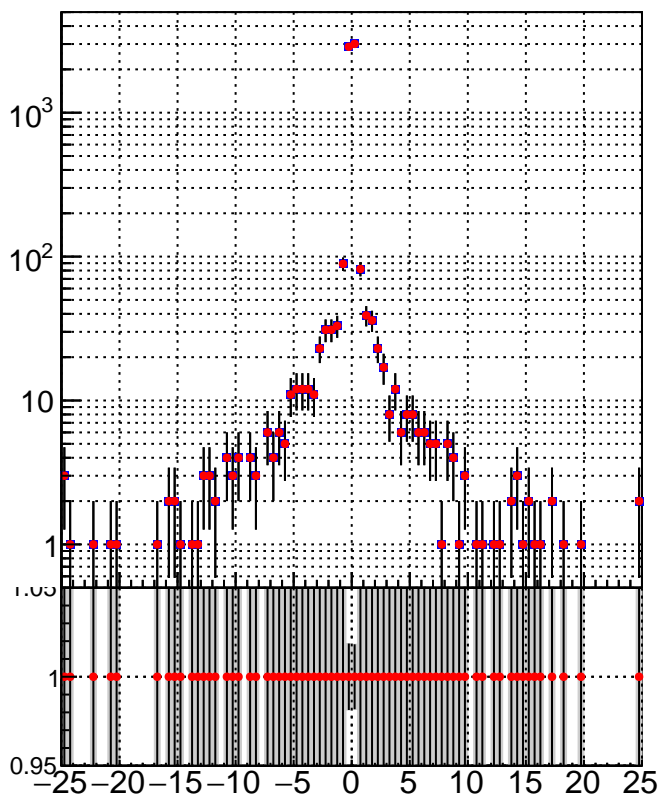

N of simulated tracks vs dxy

N of associated tracks (simToReco) vs dxy

N of simulated track

- oob
- trackingLST-rmIS-mask-8c1d76e