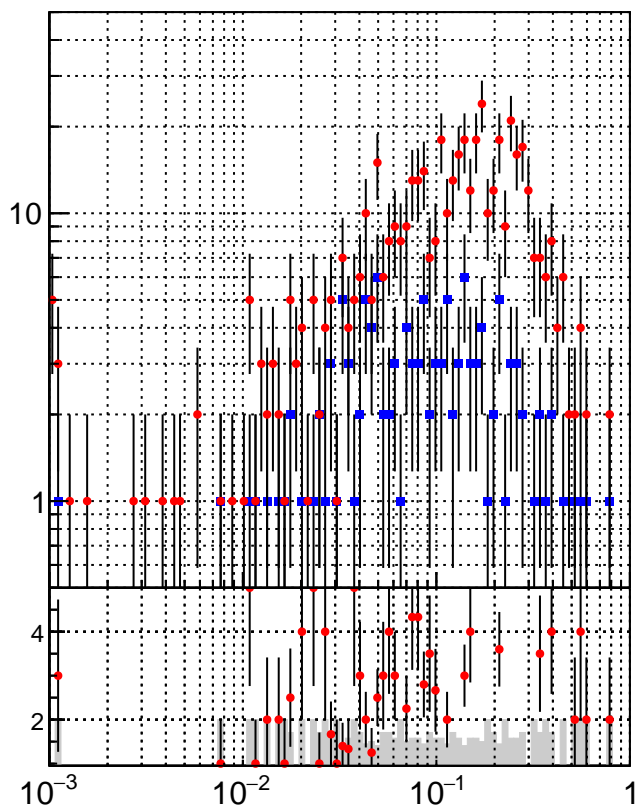

N of simulated tracks vs dR

N of associated tracks (simToReco) vs dR

N of simulated trac

- oob
- trackingLST-rmIS-mask-8c1d76e