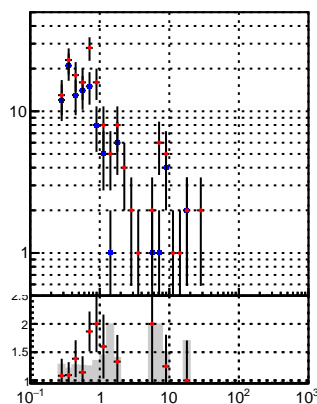

N of associated (recoToSim) tracks vs pT