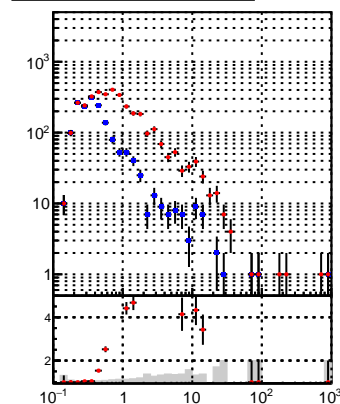

N of associated (recoToSim) duplicate tracks vs pT