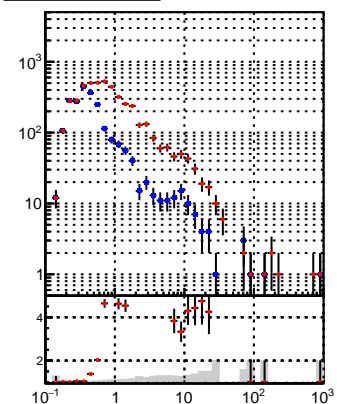

— **oob**
— **trackingLST-rmIS-mask-8c1d76e**

N of reco track vs pT