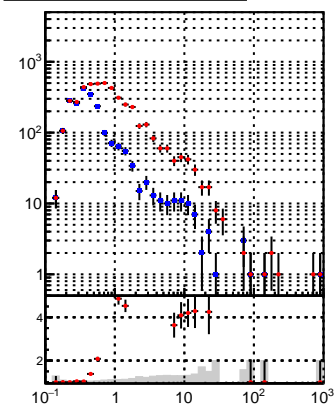

— **oob**
— **trackingLST-rmIS-mask-8c1d76e**

N of associated (recoToSim) tracks vs pT