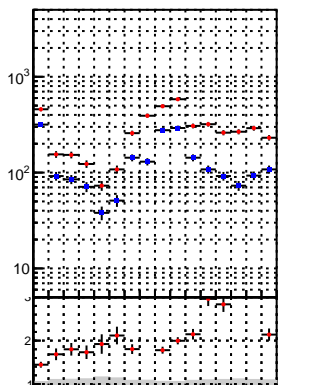

oob
trackingLST-rmlS-mask-8c1d76e