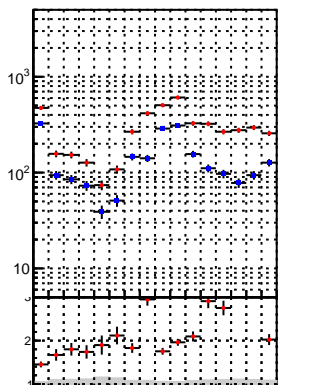

oob
trackingLST-rmlS-mask-8c1d76e