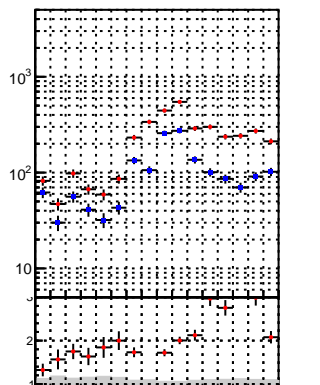

oob
trackingLST-rmlS-mask-8c1d76e