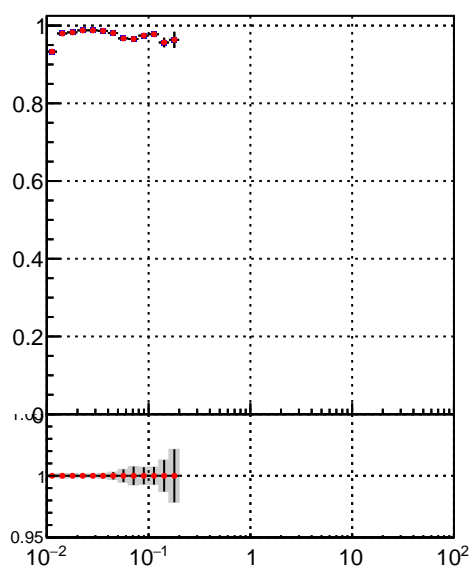

**Efficiency vs vertpos****fake+duplicates vs vert r**
**Efficiency vs vertpos** (left) and **fake+duplicates vs vert r** (right) plots. Legend: **oob** (grey histogram), **trackingLST-rmlS-mask-8c1d76e** (red line/dots).
**Efficiency vs. sim PV z****fake+duplicates vs Sim. PV z**