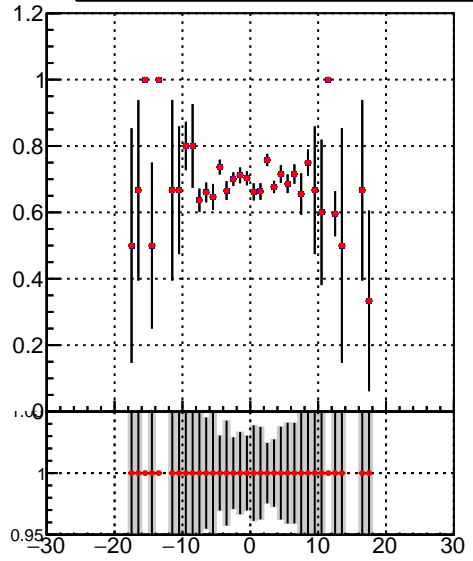

**Efficiency vs vertpos****fake+duplicates vs vert r**
**Efficiency vs vertpos** (left) and **fake+duplicates vs vert r** (right) plots. Legend: **oob** (grey histogram), **trackingLST-rmlS-mask-8c1d76e** (red line/dots).
**Efficiency vs. sim PV z****fake+duplicates vs Sim. PV z**