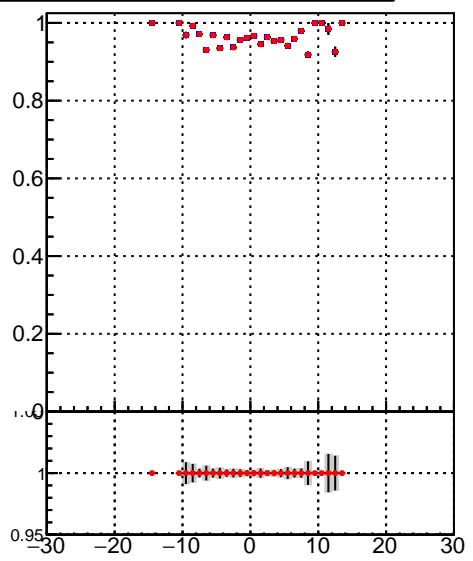

**Efficiency vs vertpos****fake+duplicates vs vert r**
**Efficiency vs vertpos** (left) and **fake+duplicates vs vert r** (right) plots. Legend: **oob** (grey histogram), **trackingLST-rmlS-mask-8c1d76e** (red line/dots).
**Efficiency vs. sim PV z****fake+duplicates vs Sim. PV z**