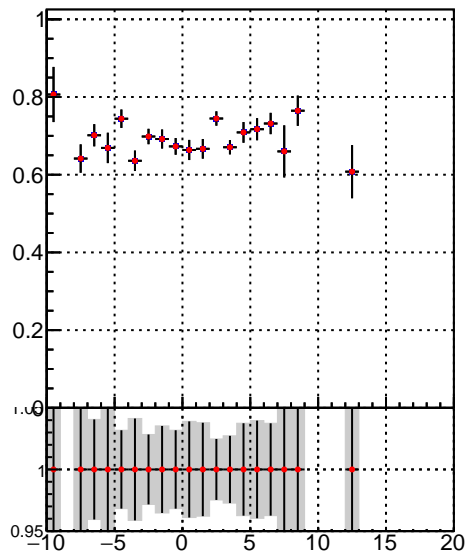

**Efficiency vs vertpos****fake+duplicates vs vert r**
**Efficiency vs vertpos** (left) and **fake+duplicates vs vert r** (right) plots. Legend: **oob** (grey histogram), **trackingLST-rmlS-mask-8c1d76e** (red line/dots).
**Efficiency vs. sim PV z****fake+duplicates vs Sim. PV z**