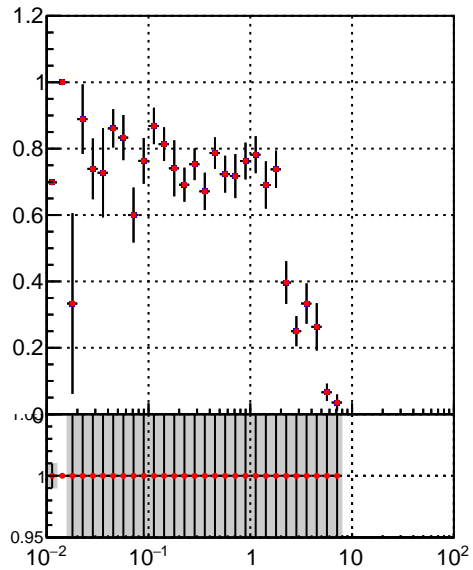

**Efficiency vs vertpos****fake+duplicates vs vert r**
**Efficiency vs vertpos** (left) and **fake+duplicates vs vert r** (right) plots. Legend: **oob** (grey histogram), **trackingLST-rmlS-mask-8c1d76e** (red line/dots).
**Efficiency vs. sim PV z****fake+duplicates vs Sim. PV z**