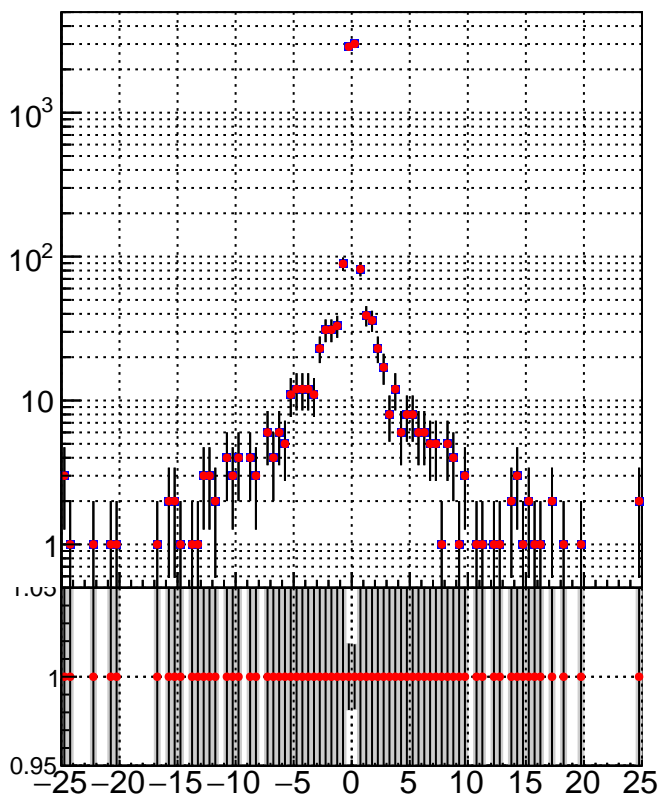

N of simulated tracks vs dxy

N of associated tracks (simToReco) vs dxy

N of simulated track

■ oob
● trackingLST-rmIS-mask-8c1d76e