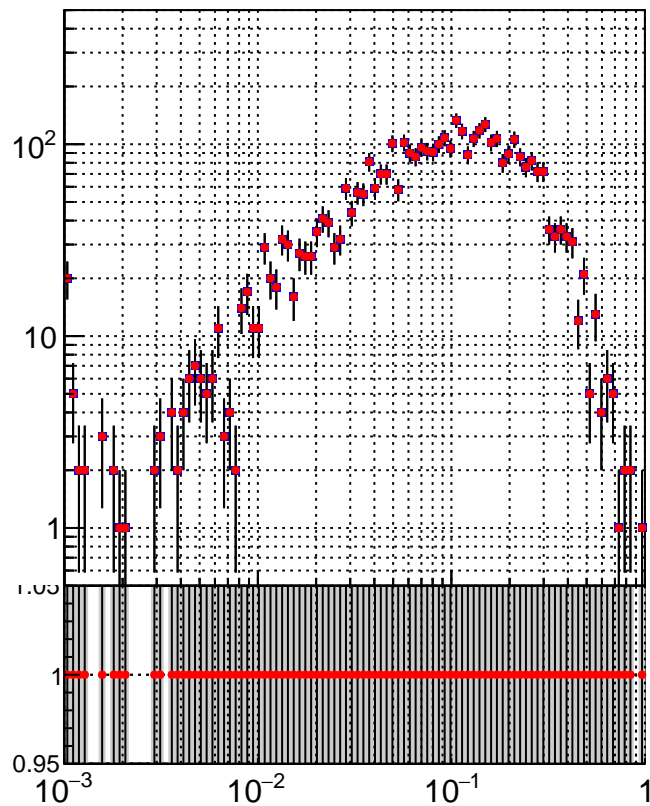

N of simulated tracks vs dR

N of associated tracks (simToReco) vs dR

N of simulated trac

- oob
- trackingLST-rmIS-mask-8c1d76e