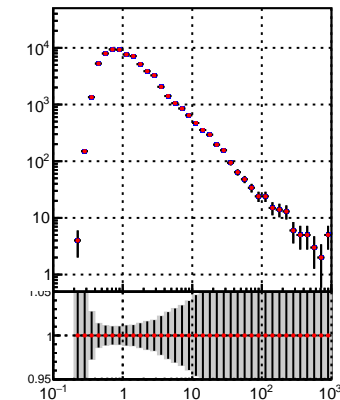

N of associated (recoToSim) tracks vs pT