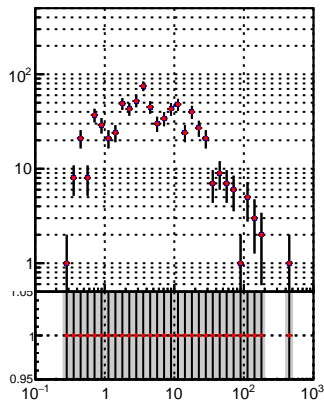

N of associated (recoToSim) tracks vs pT