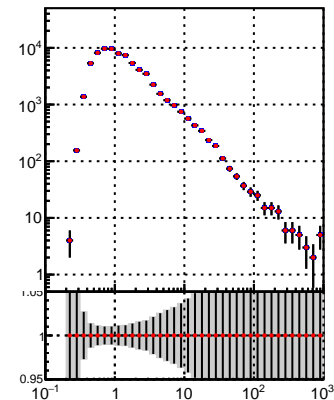

—●— oob
—●— trackingLST-rmIS-mask-8c1d76e

N of associated (recoToSim) tracks vs pT