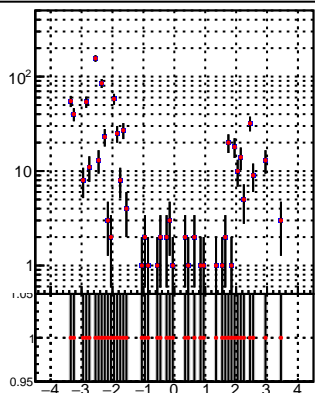

—●— oob
—●— trackingLST-rmIS-mask-8c1d76e