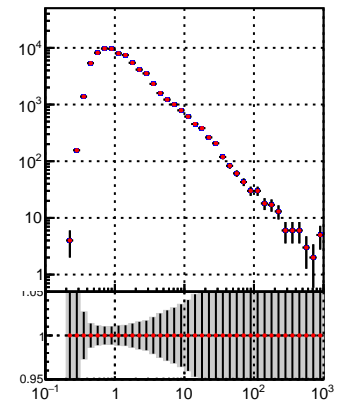

—●— oob
—●— trackingLST-rmIS-mask-8c1d76e

N of reco track vs pT