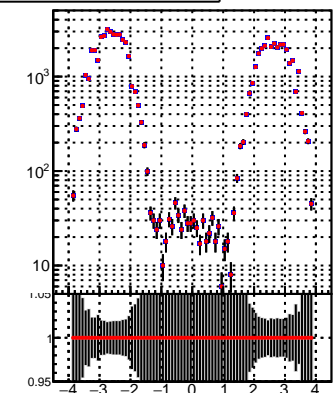

—●— oob
—●— trackingLST-rmIS-mask-8c1d76e