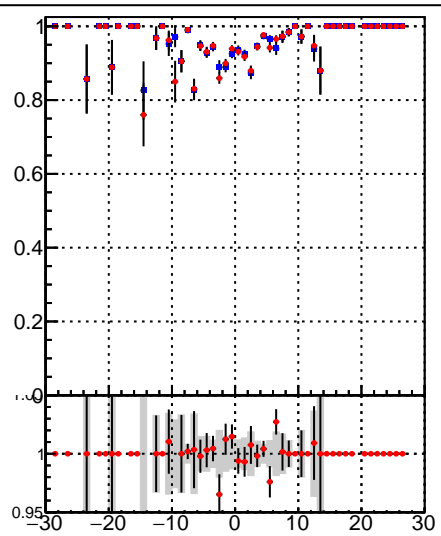

**Fake rate vs vertpos****Duplicates Rate vs vertpos****Pileup rate vs vertpos**
**Fake rate vs  $v_z$**   
—\* oob  
—\* trackingLST-rmIS-mask-8c1d76e
**Fake rate vs. sim PV z****Duplicates Rate vs sim PV z****Pileup rate vs. sim PV z**