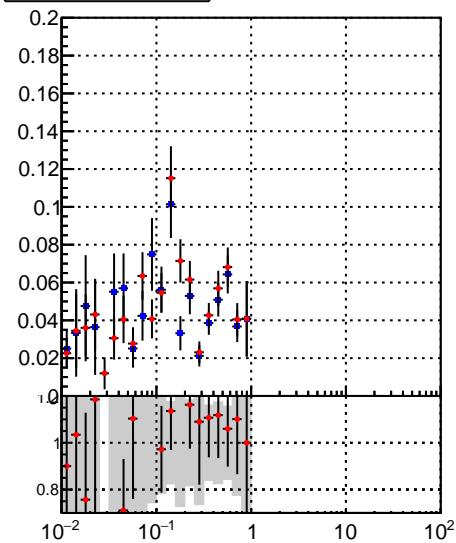

**Fake rate vs vertpos****Duplicates Rate vs vertpos****Pileup rate vs vertpos**
**Fake rate vs  $v_z$**   
—\* oob  
—\* trackingLST-rmIS-mask-8c1d76e
**Fake rate vs. sim PV z****Duplicates Rate vs sim PV z****Pileup rate vs. sim PV z**