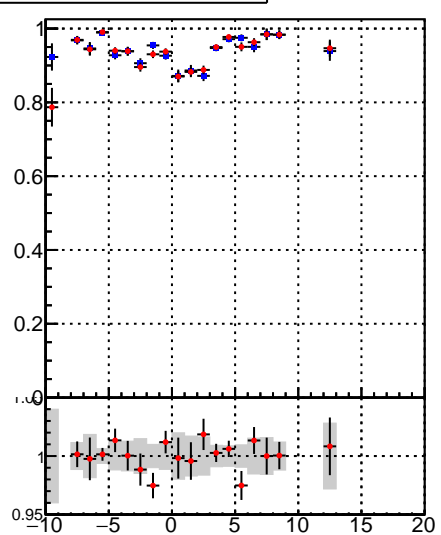

**Fake rate vs vertpos****Duplicates Rate vs vertpos****Pileup rate vs vertpos**
**Fake rate vs  $v_z$**   
—\* oob  
—\* trackingLST-rmIS-mask-8c1d76e
**Fake rate vs. sim PV z****Duplicates Rate vs sim PV z****Pileup rate vs. sim PV z**