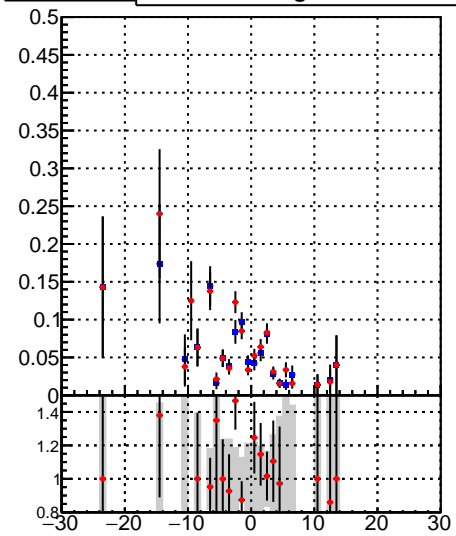

**Fake rate vs vertpos****Duplicates Rate vs vertpos****Pileup rate vs vertpos**
**Fake rate vs  $v_z$**   
—\* oob  
—\* trackingLST-rmIS-mask-8c1d76e
**Fake rate vs. sim PV z****Duplicates Rate vs sim PV z****Pileup rate vs. sim PV z**