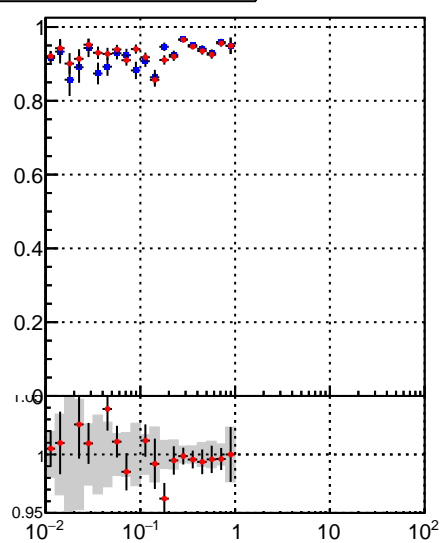

**Fake rate vs vertpos****Duplicates Rate vs vertpos****Pileup rate vs vertpos**
**Fake rate vs  $v_z$**   
—\* oob  
—\* trackingLST-rmIS-mask-8c1d76e
**Fake rate vs. sim PV z****Duplicates Rate vs sim PV z****Pileup rate vs. sim PV z**