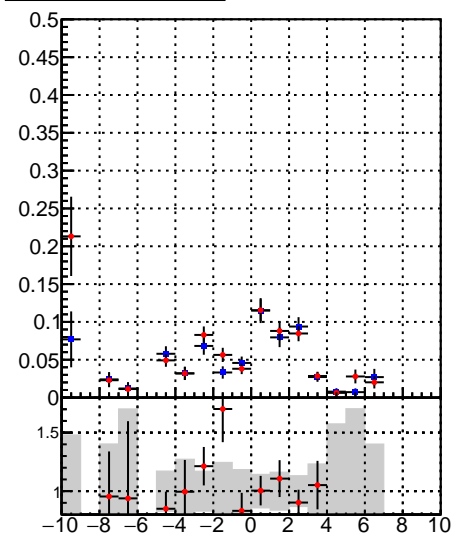

**Fake rate vs vertpos****Duplicates Rate vs vertpos****Pileup rate vs vertpos**
**Fake rate vs  $v_z$**   
—\* oob  
—\* trackingLST-rmIS-mask-8c1d76e
**Fake rate vs. sim PV z****Duplicates Rate vs sim PV z****Pileup rate vs. sim PV z**