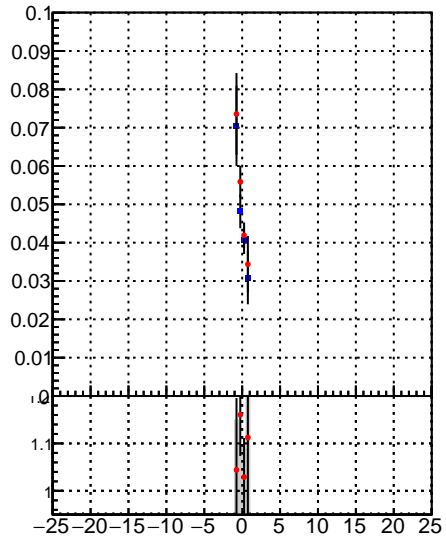

Fake rate vs dxy

Duplicates Rate vs Dxy

Pileup rate vs dxy

Fake rate vs d

Legend for Fake rate vs d:

- oob (grey line)
- trackingLST-rmIS-mask-8c1d76e (red line)