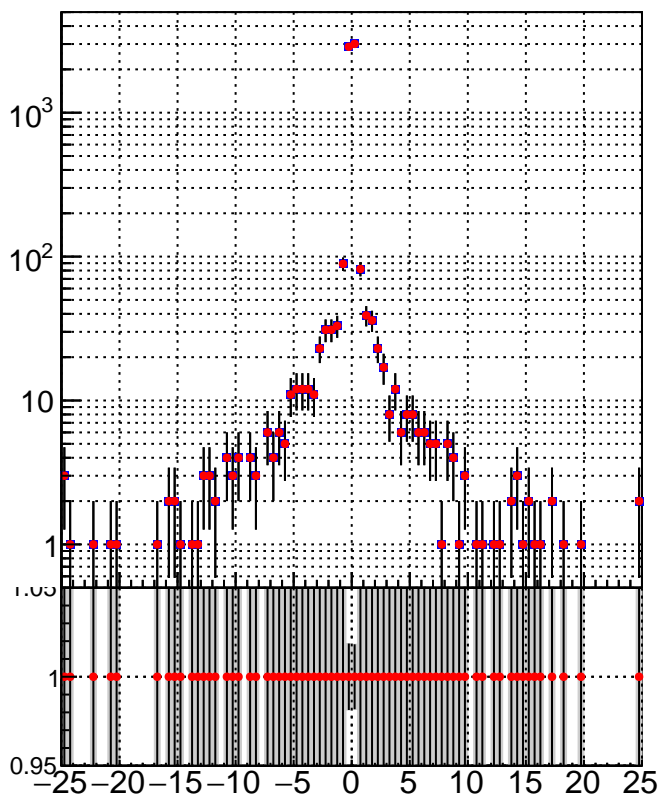

**N of simulated tracks vs dxy**

**N of associated tracks (simToReco) vs dxy**

**N of simulated track**

- oob
- trackingLST-rmIS-mask-8c1d76e