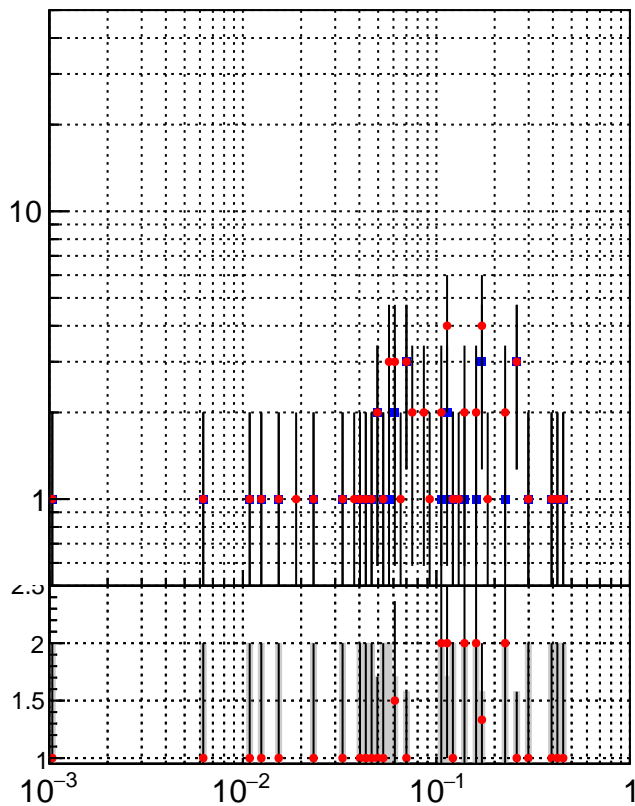

N of simulated tracks vs dR

N of associated tracks (simToReco) vs dR

N of simulated trac

- oob
- trackingLST-rmIS-mask-8c1d76e