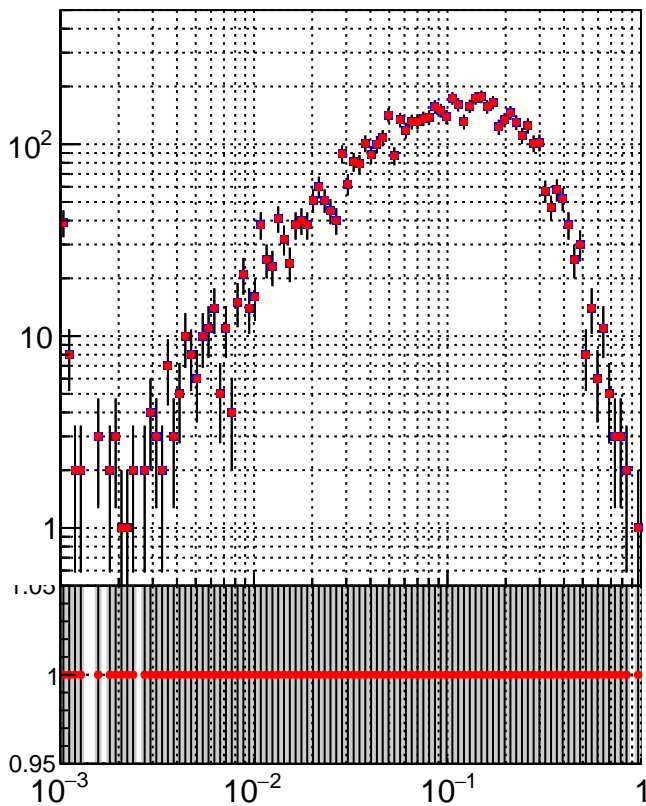

N of simulated tracks vs dR

N of associated tracks (simToReco) vs dR

N of simulated trac

- oob
- trackingLST-rmIS-mask-8c1d76e