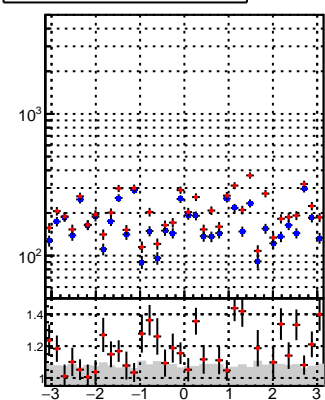

N of associated (recoToSim) tracks vs phi