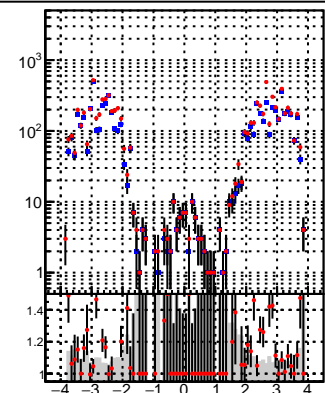

N of reco track vs η **oob**
trackingLST-rmIS-mask-8c1d76e