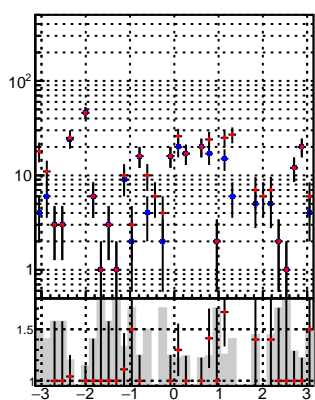

N of associated (recoToSim) tracks vs phi