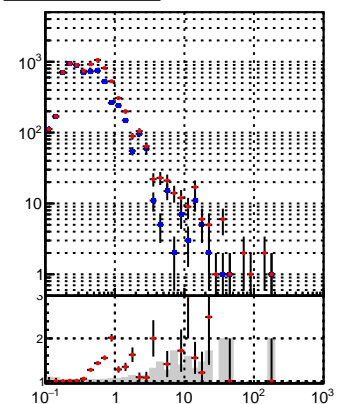

N of reco track vs η **oob**
trackingLST-rmIS-mask-8c1d76e

N of reco track vs pT