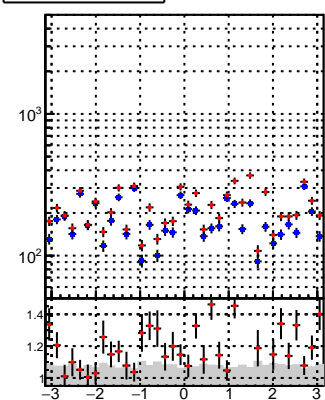

N of reco track vs phi