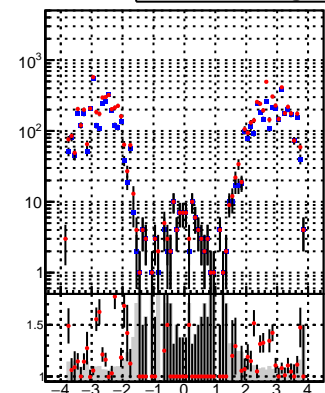

N of reco track vs η **oob**
trackingLST-rmIS-mask-8c1d76e