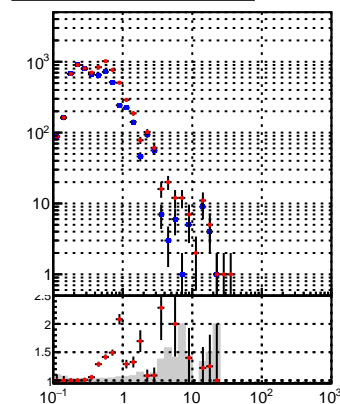

N of associated (recoToSim) tracks vs pT