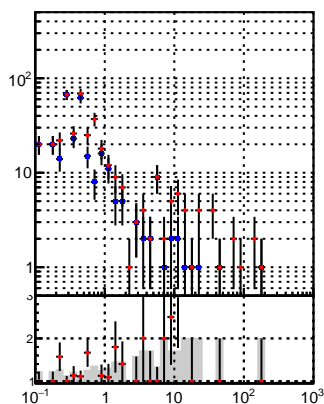

N of associated (recoToSim) tracks vs pT