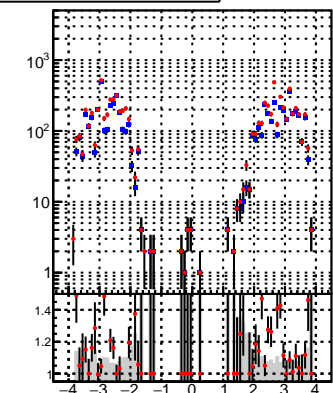

N of reco track vs η **oob**
trackingLST-rmIS-mask-8c1d76e