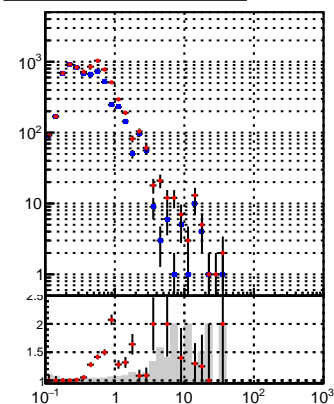

N of reco track vs η **oob**
trackingLST-rmIS-mask-8c1d76e

N of associated (recoToSim) tracks vs pT