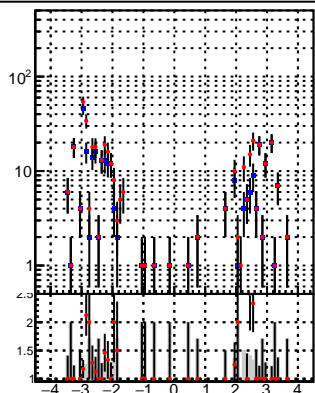

N of reco track vs η **oob**
trackingLST-rmIS-mask-8c1d76e