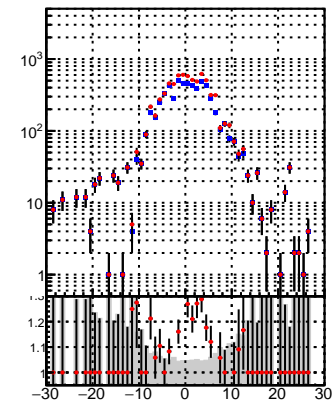

N of reco track vs dxy

N of associated (recoToSim) tracks vs dxy

N of associated (recoToSim) looper tracks vs dxy

N of reco track vs dz

N of associated (recoToSim) tracks vs dz

N of associated (recoToSim) looper tracks vs dz