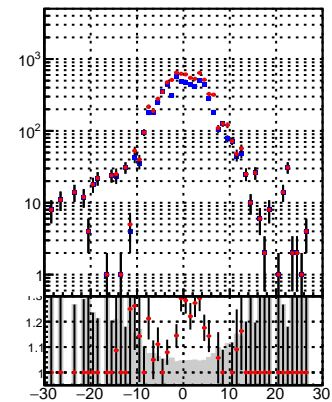

N of reco track vs dxy

N of associated (recoToSim) tracks vs dxy

N of associated (recoToSim) looper tracks vs dxy

N of reco track vs dz

N of associated (recoToSim) tracks vs dz

N of associated (recoToSim) looper tracks vs dz