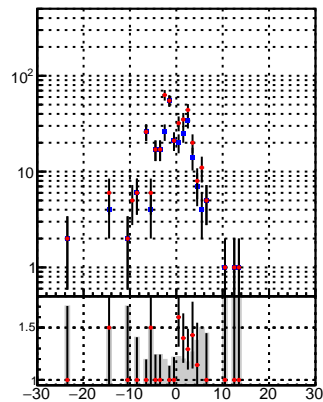

N of reco track vs dxy

N of associated (recoToSim) tracks vs dxy

N of associated (recoToSim) looper tracks vs dxy

N of reco track vs dz

N of associated (recoToSim) tracks vs dz

N of associated (recoToSim) looper tracks vs dz