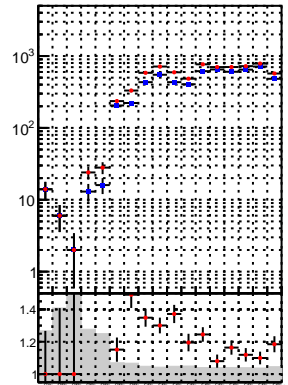

oob
trackingLST-rmlS-mask-8c1d76e