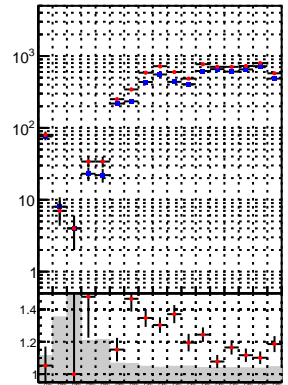

oob
trackingLST-rmlS-mask-8c1d76e