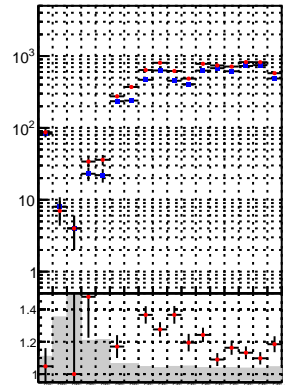

oob
trackingLST-rmlS-mask-8c1d76e