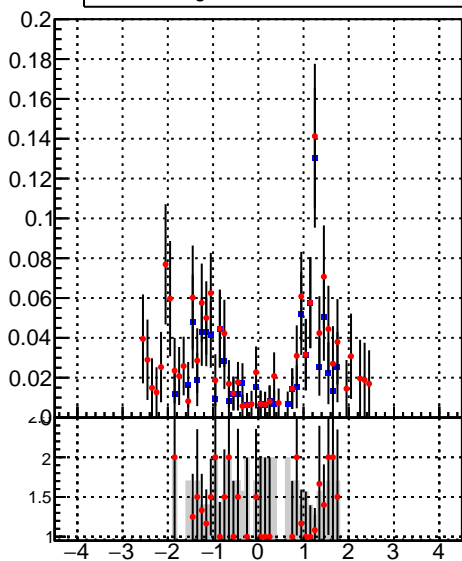

Efficiency vs p_T fake+duplicates vs p_T 

■ oob
■ trackingLST-rmlS-mask-8c1d76e

Efficiency vs ϕ fake+duplicates vs ϕ 