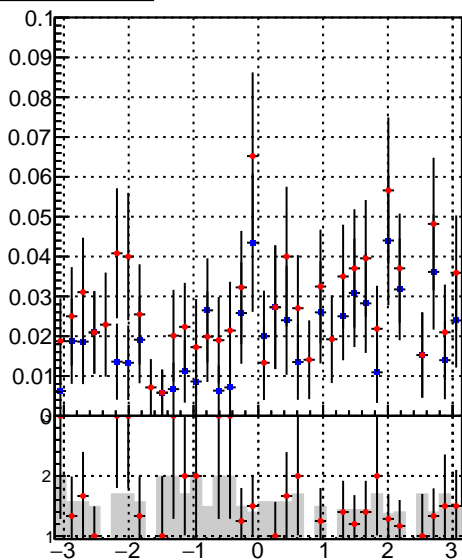

Efficiency vs p_T fake+duplicates vs p_T 

■ oob
■ trackingLST-rmlS-mask-8c1d76e

Efficiency vs ϕ fake+duplicates vs ϕ 