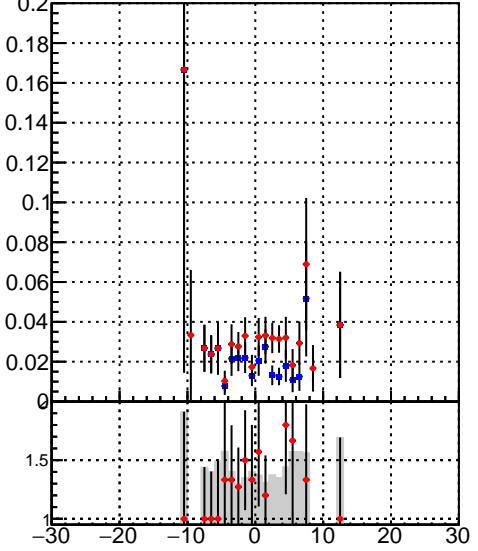

Efficiency vs vertpos**fake+duplicates vs vert r**
Efficiency vs sim PV z

■ oob
● trackingLST-rmlS-mask-8c1d76e

**Efficiency vs. sim PV z****fake+duplicates vs Sim. PV z**