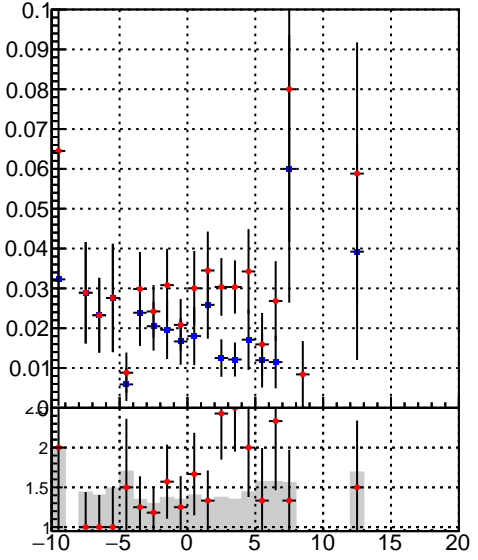

Efficiency vs vertpos**fake+duplicates vs vert r**
Efficiency vs sim PV z

■ oob
● trackingLST-rmlS-mask-8c1d76e

**Efficiency vs. sim PV z****fake+duplicates vs Sim. PV z**