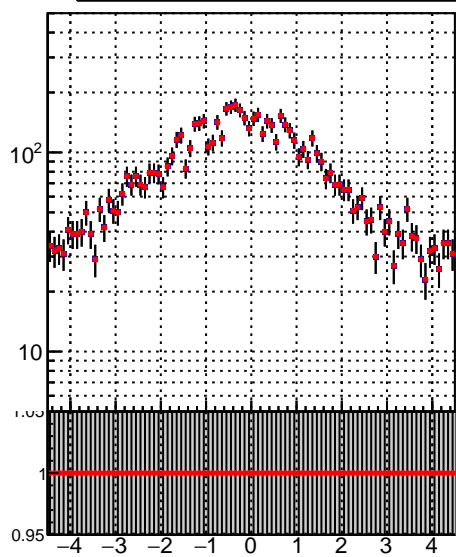

**N of simulated tracks vs pT****N of associated tracks (simToReco) vs pT**

■ oob  
■ trackingLST-rmlS-mask-8c1d76e

**N of simulated tracks vs phi****N of associated tracks (simToReco) vs phi**