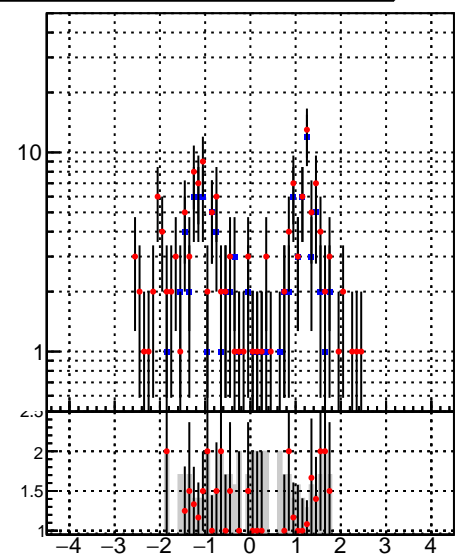

**N of simulated tracks vs pT****N of associated tracks (simToReco) vs pT**

■ oob  
■ trackingLST-rmlS-mask-8c1d76e

**N of simulated tracks vs phi****N of associated tracks (simToReco) vs phi**