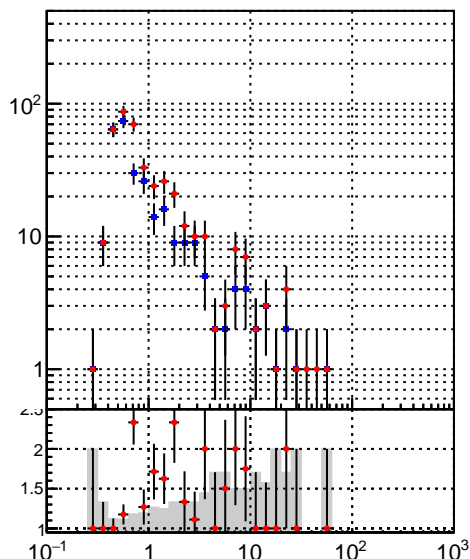

**N of simulated tracks vs pT****N of associated tracks (simToReco) vs pT**

■ oob  
■ trackingLST-rmlS-mask-8c1d76e

**N of simulated tracks vs phi****N of associated tracks (simToReco) vs phi**