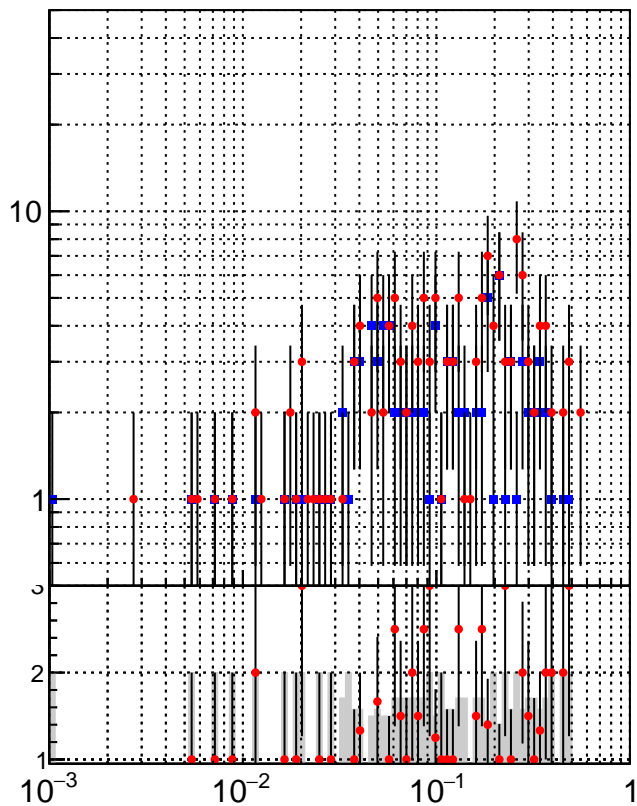

N of simulated tracks vs dR

N of associated tracks (simToReco) vs dR

N of simulated trac

- oob
- trackingLST-rmIS-mask-8c1d76e