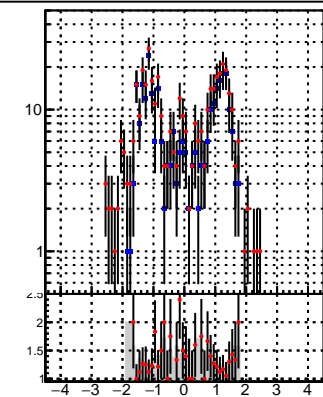

N of reco track vs η