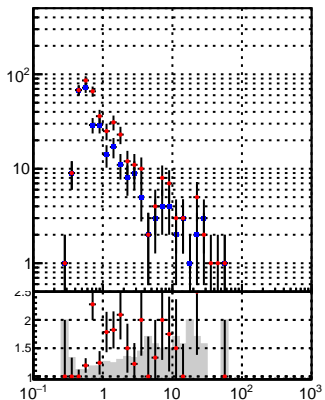

◆ oob
× trackingLST-rmIS-mask-8c1d76e

N of reco track vs pT