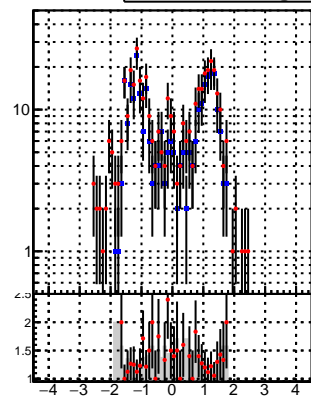

N of reco track vs η