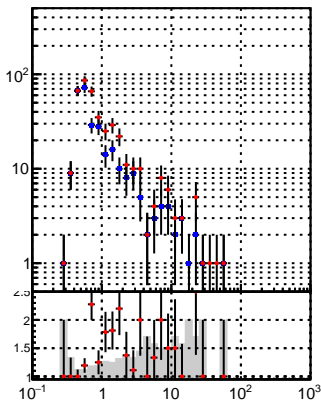

◆ oob
× trackingLST-rmIS-mask-8c1d76e

N of associated (recoToSim) tracks vs pT