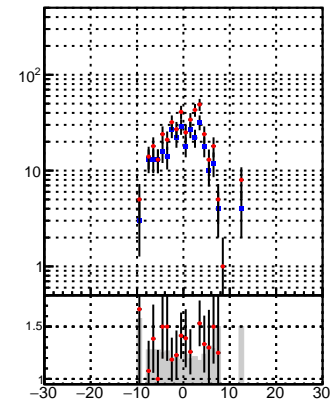

N of reco track vs dxy

N of associated (recoToSim) tracks vs dxy

N of associated (recoToSim) looper tracks vs dxy

N of reco track vs dz

N of associated (recoToSim) tracks vs dz

N of associated (recoToSim) looper tracks vs dz