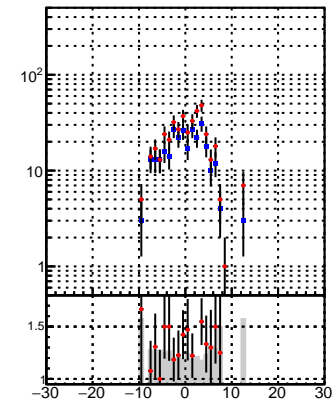

N of reco track vs dxy

N of associated (recoToSim) tracks vs dxy

N of associated (recoToSim) looper tracks vs dxy

N of reco track vs dz

N of associated (recoToSim) tracks vs dz

N of associated (recoToSim) looper tracks vs dz