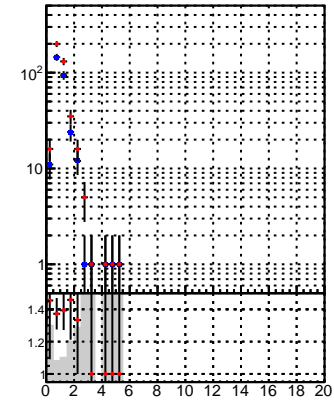

N of reco track vs normalized χ^2

N of associated (recoToSim) tracks vs normalized χ^2

N of associated (recoToSim) looper tracks vs normalized χ^2

N of reco track vs. χ^2

N of associated (recoToSim) looper tracks vs normalized χ^2