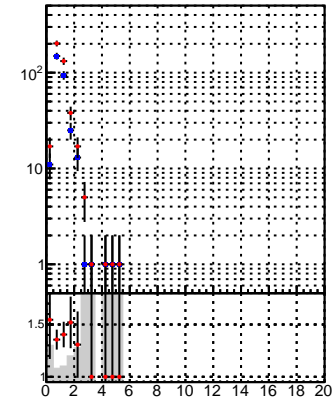

N of reco track vs normalized χ^2

N of associated (recoToSim) tracks vs normalized χ^2

N of associated (recoToSim) looper tracks vs normalized χ^2

N of reco track vs. χ^2

N of associated (recoToSim) looper tracks vs normalized χ^2