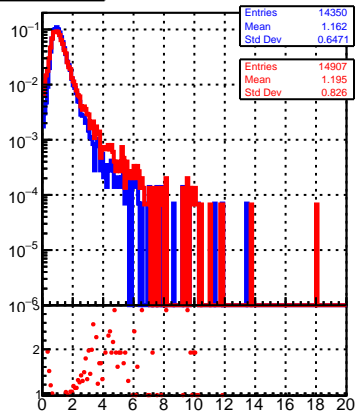

normalized  $\chi^2$ normalized  $\chi^2$  probability

Legend:

- oob (blue line)
- trackingLST-rmIS-mask-8c1d76e (red line)