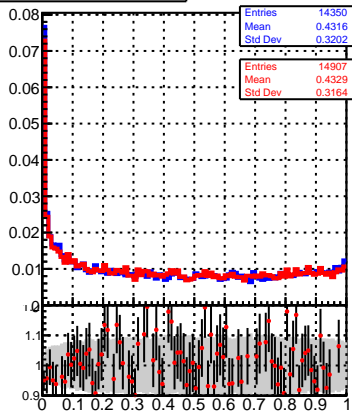

normalized  $\chi^2$ normalized  $\chi^2$  probability

Legend:

- oob (blue line)
- trackingLST-rmIS-mask-8c1d76e (red line)