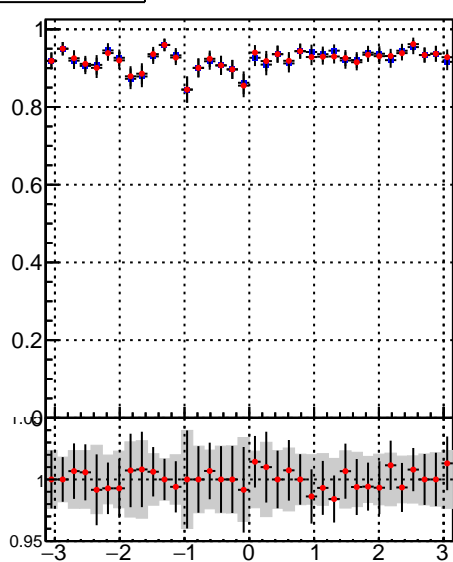

Efficiency vs p_T fake+duplicates vs p_T 

— oob
— trackingLST-rmlS-mask-8c1d76e

Efficiency vs ϕ fake+duplicates vs ϕ 