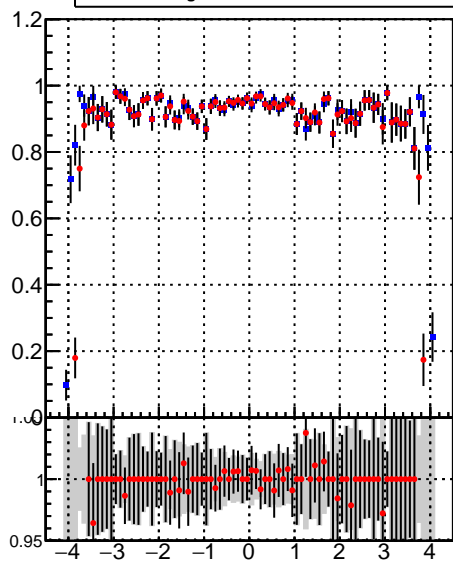

Efficiency vs p_T fake+duplicates vs p_T 

— oob
— trackingLST-rmlS-mask-8c1d76e

Efficiency vs ϕ fake+duplicates vs ϕ 