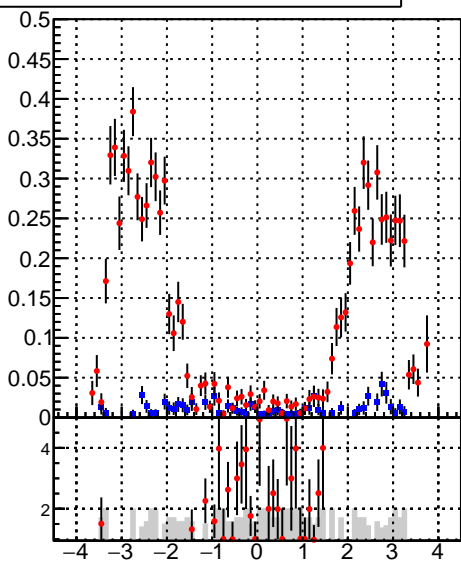

Efficiency vs p_T fake+duplicates vs p_T 

— oob
— trackingLST-rmlS-mask-8c1d76e

Efficiency vs ϕ fake+duplicates vs ϕ 