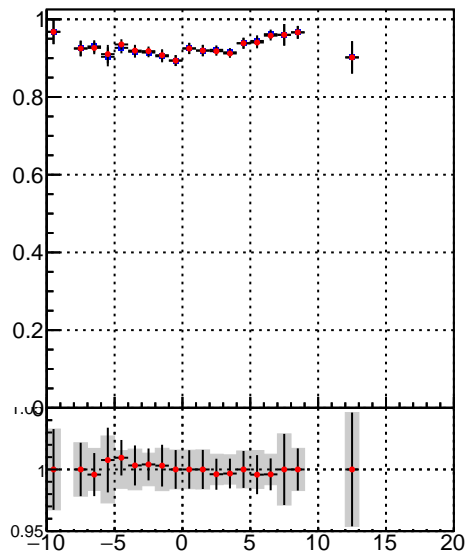

Efficiency vs vertpos**fake+duplicates vs vert r**

Legend: **oob** (blue square), **trackingLST-rmlS-mask-8c1d76e** (red circle)

Efficiency vs sim PV z**Efficiency vs. sim PV z****fake+duplicates vs Sim. PV z**