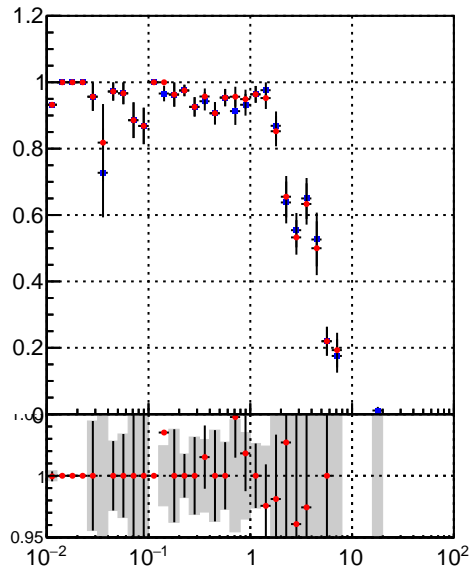

Efficiency vs vertpos**fake+duplicates vs vert r**

Legend: **oob** (blue square), **trackingLST-rmlS-mask-8c1d76e** (red circle)

Efficiency vs sim PV z**Efficiency vs. sim PV z****fake+duplicates vs Sim. PV z**