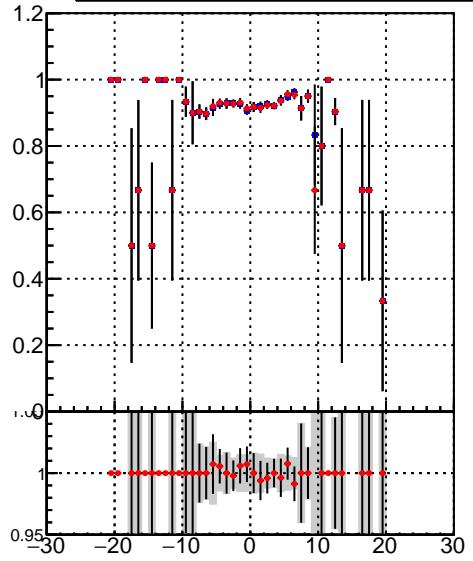

Efficiency vs vertpos**fake+duplicates vs vert r**

Legend: **oob** (blue square), **trackingLST-rmlS-mask-8c1d76e** (red circle)

Efficiency vs sim PV z**Efficiency vs. sim PV z****fake+duplicates vs Sim. PV z**