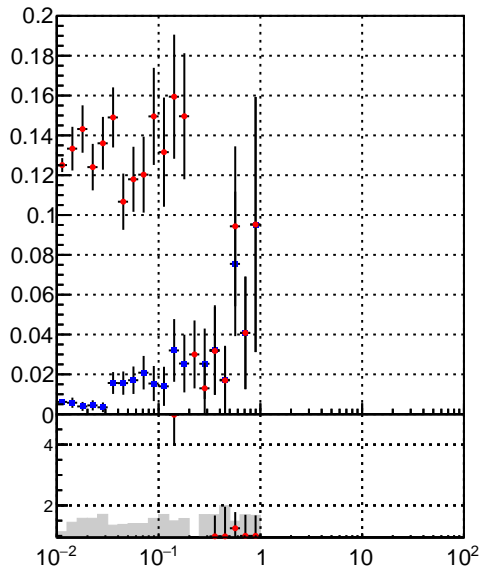

Efficiency vs vertpos**fake+duplicates vs vert r**

Legend: **oob** (blue square), **trackingLST-rmlS-mask-8c1d76e** (red circle)

Efficiency vs sim PV z**Efficiency vs. sim PV z****fake+duplicates vs Sim. PV z**