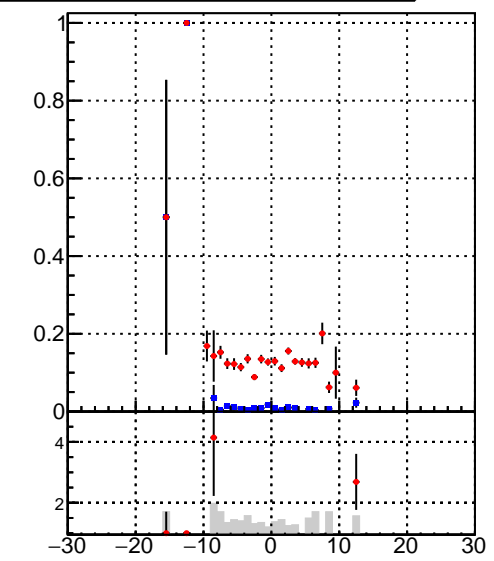

Efficiency vs vertpos**fake+duplicates vs vert r**

Legend: **oob** (blue square), **trackingLST-rmlS-mask-8c1d76e** (red circle)

Efficiency vs sim PV z**Efficiency vs. sim PV z****fake+duplicates vs Sim. PV z**