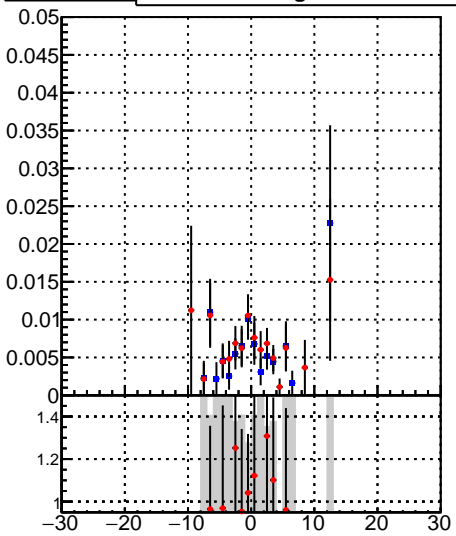

**Fake rate vs vertpos****Duplicates Rate vs vertpos****Pileup rate vs vertpos**
**Fake rate vs v**  
■ oob  
● trackingLST-rmIS-mask-8c1d76e
**Fake rate vs. sim PV z****Duplicates Rate vs sim PV z****Pileup rate vs. sim PV z**