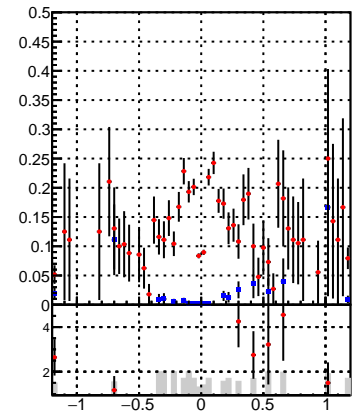

**Fake rate vs dxypv****Duplicates Rate vs Dxy(PV)****Pileup rate vs dxypv**

—●— oob  
—●— trackingLST-rmIS-mask-8c1d76e

**Fake rate vs d****Fake rate vs dzpv****Duplicates Rate vs Dz(PV)****Pileup rate vs dz(PV)****Fake rate vs dzpv****Duplicates Rate vs Dz(PV)****Pileup rate vs dz(PV)**