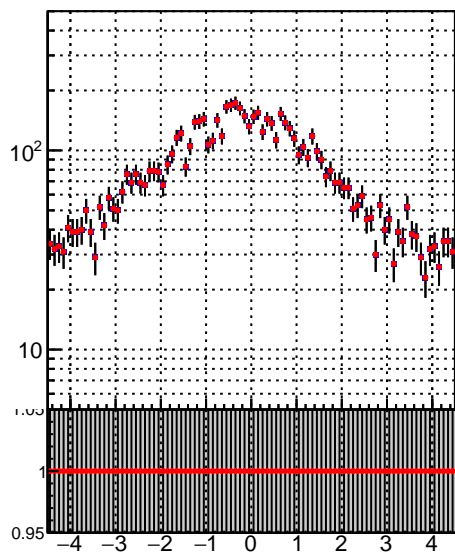

**N of simulated tracks vs pT****N of associated tracks (simToReco) vs pT**

**N of simulated tracks vs phi**  
 oob  
 trackingLST-rmlS-mask-8c1d76e

**N of simulated tracks vs phi****N of associated tracks (simToReco) vs phi**