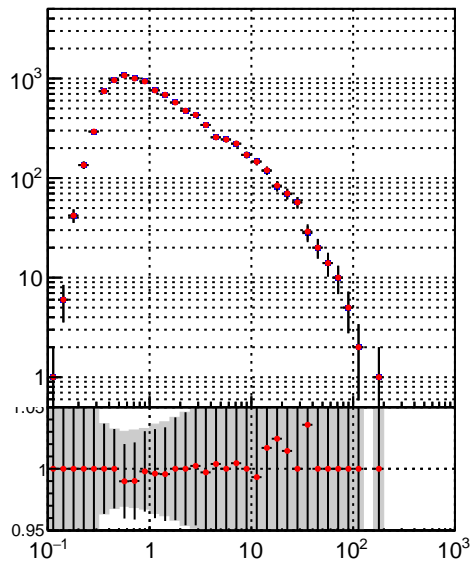

**N of simulated tracks vs pT****N of associated tracks (simToReco) vs pT**

**N of simulated tracks vs phi**  
 oob  
 trackingLST-rmlS-mask-8c1d76e

**N of simulated tracks vs phi****N of associated tracks (simToReco) vs phi**