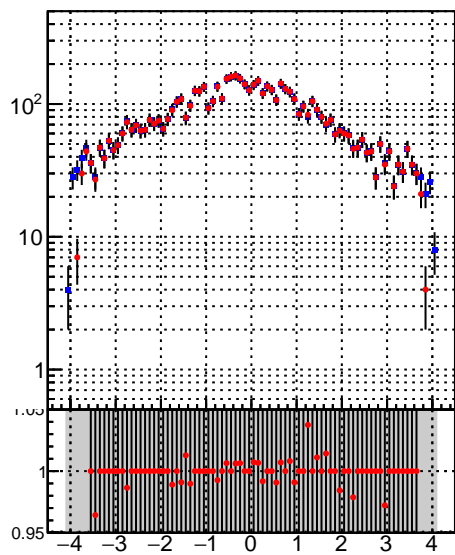

**N of simulated tracks vs pT****N of associated tracks (simToReco) vs pT**

**N of simulated tracks vs phi**  
 oob  
 trackingLST-rmlS-mask-8c1d76e

**N of simulated tracks vs phi****N of associated tracks (simToReco) vs phi**