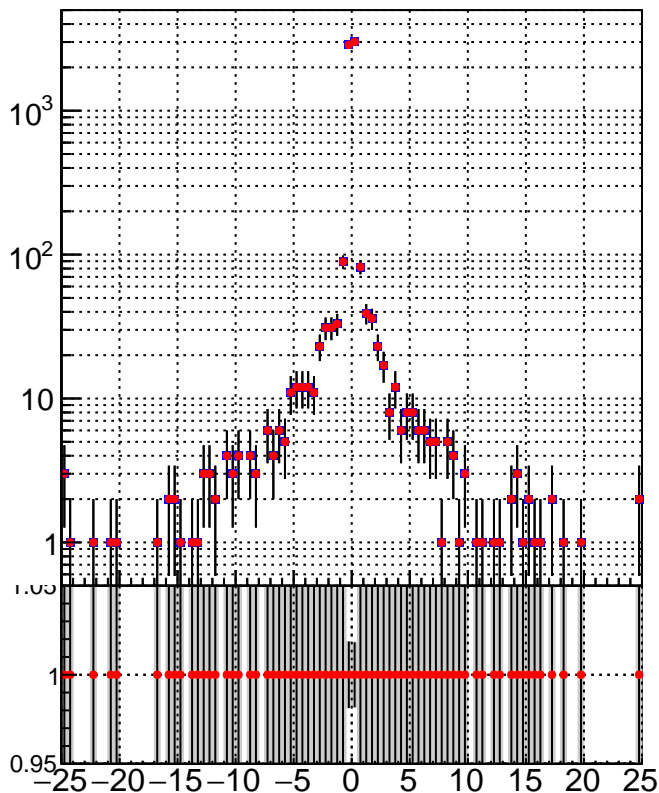

N of simulated tracks vs dxy**N of associated tracks (simToReco) vs dxy****N of simulated track**

■ oob
● trackingLST-rmIS-mask-8c1d76e