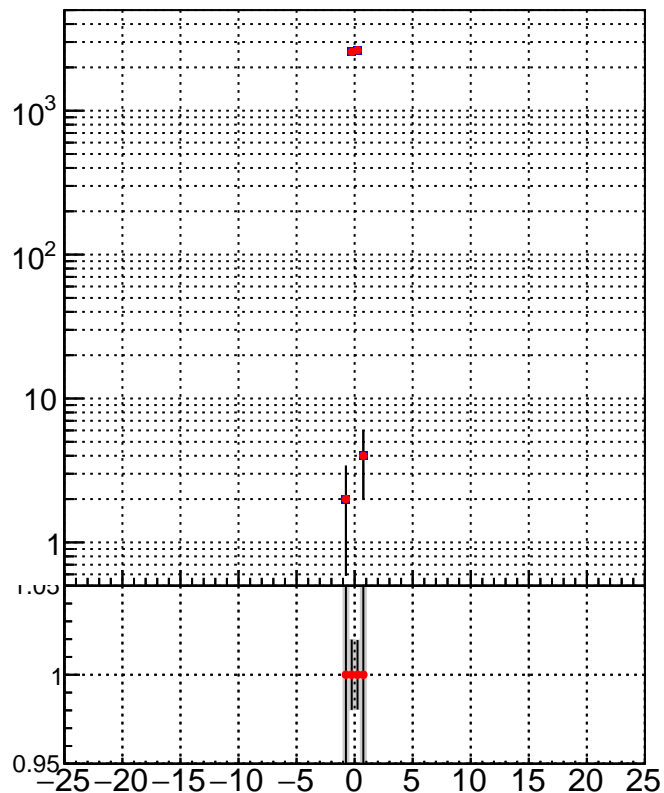

N of simulated tracks vs dxy**N of associated tracks (simToReco) vs dxy****N of simulated track**

■ oob
● trackingLST-rmIS-mask-8c1d76e