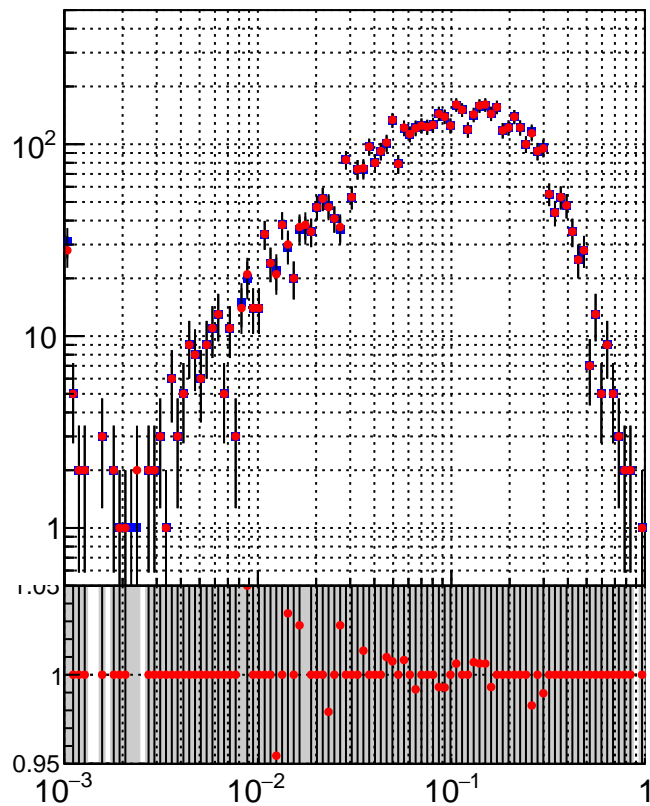

N of simulated tracks vs dR

N of associated tracks (simToReco) vs dR

N of simulated trac

■ oob
● trackingLST-rmIS-mask-8c1d76e