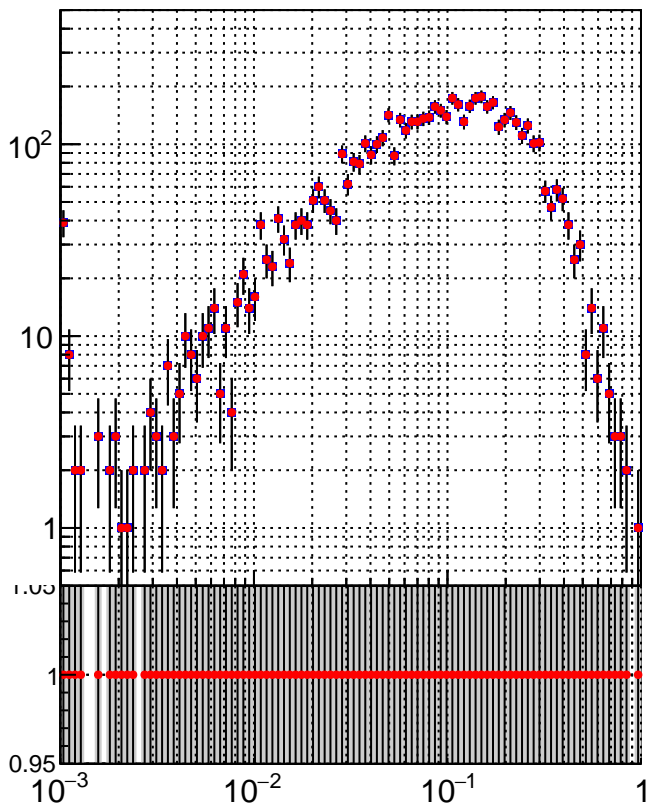

N of simulated tracks vs dR

N of associated tracks (simToReco) vs dR

N of simulated trac

■ oob
● trackingLST-rmIS-mask-8c1d76e