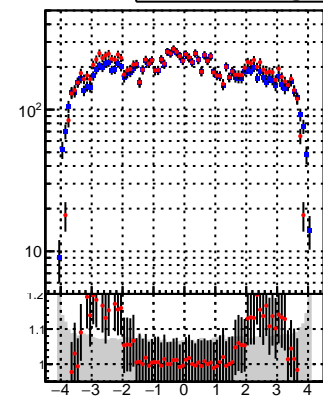

N of reco track vs phi

pT [GeV]