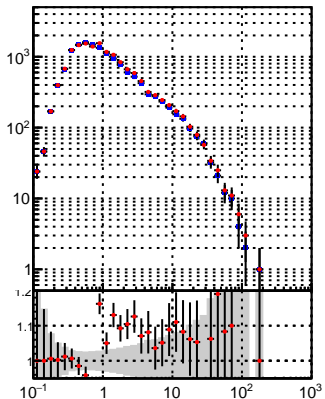

—●— oob
—●— trackingLST-rmIS-mask-8c1d76e

N of reco track vs pT