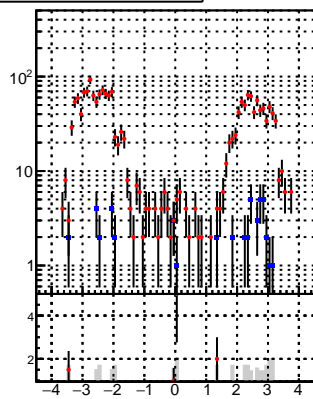

pT [GeV]

N of reco track vs phi

N of associated (recoToSim) tracks vs phi