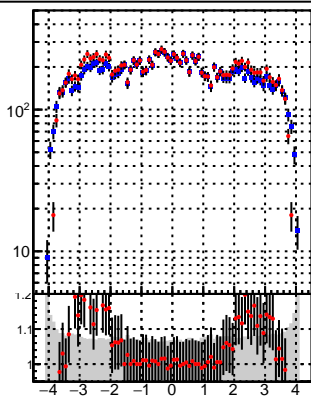

N of associated (recoToSim) tracks vs phi

pT [GeV]