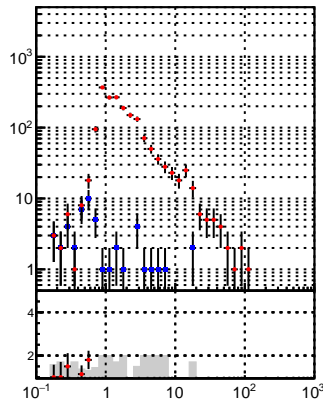

N of associated (recoToSim) duplicate tracks vs pT