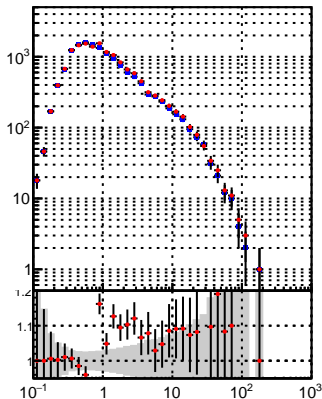

—●— oob
—●— trackingLST-rmIS-mask-8c1d76e

N of associated (recoToSim) tracks vs pT