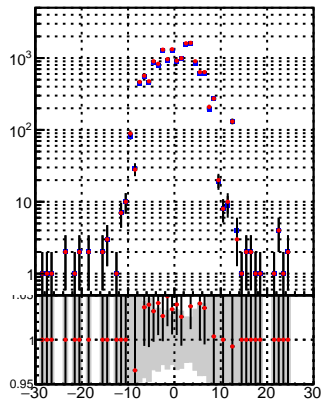

N of reco track vs dxy

N of associated (recoToSim) tracks vs dxy

N of associated (recoToSim) looper tracks vs dxy

N of reco track vs dz

N of associated (recoToSim) tracks vs dz

N of associated (recoToSim) looper tracks vs dz