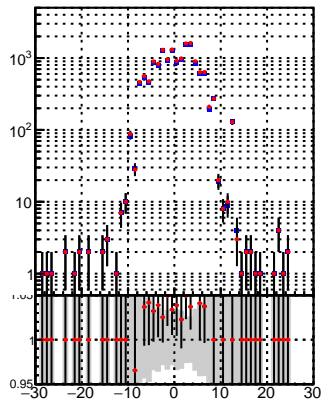

N of reco track vs dxy

N of associated (recoToSim) tracks vs dxy

N of associated (recoToSim) looper tracks vs dxy

N of reco track vs dz

N of associated (recoToSim) tracks vs dz

N of associated (recoToSim) looper tracks vs dz